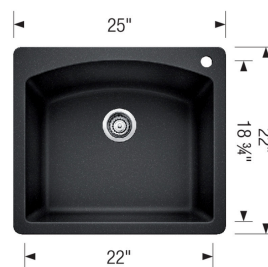

BLANCO

Sink Specifications

Colour	SKU
White	400063
Anthracite	400064
Café	400368
Truffle	401154
Cinder	401408
Metallic Grey	401657
Biscuit	402135
Concrete Grey	402280
Coal Black	402616

DIAMOND 1 SILGRANIT

Design and planning tips

- Min cabinet size: 27 in (685 mm)
- Bowl Depth: 10 in (255.0 mm)

Specifications:

Drop-in clips, Sink template, Installation Instructions, 3 1/2" (90 mm) stainless steel strainer, Limited lifetime warranty