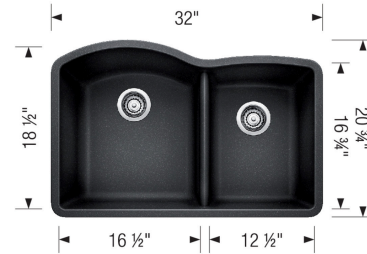

Design and planning tips

- Min cabinet size: 36 in (915 mm)
- Sink Bowl 1 Length (left-to-right): 16,63 in (422.0 mm)
- Sink Bowl 1 Width (front-to-back): 18,88 in (479.0 mm)
- Bowl Depth: 9,5 in (240.0 mm)
- Sink Bowl 2 Length (left-to-right): 12,5 in (318.0 mm)
- Sink Bowl 2 Width (front-to-back): 17 in (432.0 mm)
- Sink Bowl 2 Depth: 8 in (205.0 mm)

Specifications:

3 1/2" (90 mm) stainless steel strainer(s)

Installation instructions

Cut-out template

Limited Lifetime Warranty

Clips #406251 sold separately for undermount installation.

Depending on cabinet construction, a different cabinet size may be required. Consult the cabinet manufacturer.

Cubed weight: 111 lbs.

Optional Accessories

Sink Grid	406490
CapFlow Strainer Cover	517666
Crockery Basket	406470
Sink Grid	406491
Floating Dish Rack	406999

Warranty

Limited lifetime warranty on all sinks and faucets. One-year warranty on all accessories and soap dispensers.