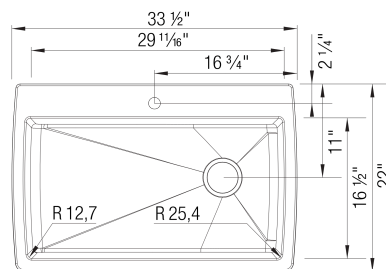

### Design and planning tips

- Min cabinet size: 36 in ( 915 mm )

#### Specifications:

3 1/2" stainless steel strainer(s), Installation instructions, Cut-out template, Drop-in clips, Limited Lifetime Warranty

6 additional knock-out holes for accessories