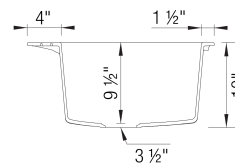

Optional Accessories

CapFlow Strainer Cover	517666
Mesh Basket	406399

Warranty

Limited lifetime warranty on all sinks and faucets. One-year warranty on all accessories and soap dispensers.

Code/Standards Compliance

BLANCO sinks and faucets are third-party tested and certified to CSA, cUPC, ANSI/ASME, IAPMO and NSF standards and listed by applicable certification bodies. For more information on individual product listings, contact our office or listing organization.

Need support? Learn more by watching our sink & faucet How-to videos:

<https://www.blanco.com/ca-en/support/how-to-videos/how-to-videos-for-sinks/>

BLANCO Canada Inc
100 Corporation Drive
Brampton ON L6S 6B5

Tel & Fax

Tel: 905-494-2400 Toll free: 1-877-425-2626

Fax: 905-494-2425 Toll free: 1-877-825-2626

While BLANCO strives to provide accurate information, all images and dimensions in this document are intended for reference only and are subject to change at any time without notice. This document is not intended for use as an installation guide. For technical installation details, refer to installation instructions provided with the product. BLANCO assumes no responsibility for the use of superseded or voided specifications.