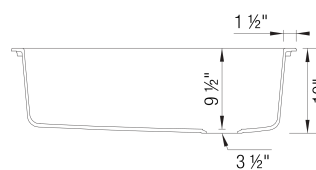

### Design and planning tips

- Min cabinet size: 36 in ( 915 mm )

#### Specifications:

3 1/2" stainless steel strainer(s), Installation instructions, Cut-out template, Drop-in clips, Limited Lifetime Warranty

6 additional knock-out holes for accessories