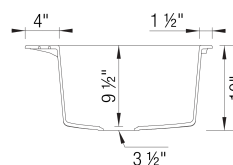

Warranty

Limited lifetime warranty on all sinks and faucets. One-year warranty on all accessories and soap dispensers.

Code/Standards Compliance

BLANCO sinks and faucets are third-party tested and certified to CSA, cUPC, ANSI/ASME, IAPMO and NSF standards and listed by applicable certification bodies. For more information on individual product listings, contact our office or listing organization.

Need support? Learn more by watching our sink & faucet How-to videos:

<https://www.blanco.com/ca-en/support/how-to-videos/how-to-videos-for-sinks/>

BLANCO Canada Inc
100 Corporation Drive
Brampton ON L6S 6B5

Tel & Fax
Tel: 905-494-2400 Toll free: 1-877-425-2626
Fax: 905-494-2425 Toll free: 1-877-825-2626

While BLANCO strives to provide accurate information, all images and dimensions in this document are intended for reference only and are subject to change at any time without notice. This document is not intended for use as an installation guide. For technical installation details, refer to installation instructions provided with the product. BLANCO assumes no responsibility for the use of superseded or voided specifications.