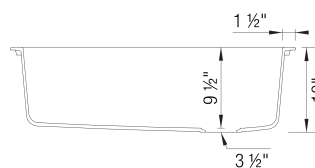

- Min cabinet size: 36 in (915 mm)

Specifications:

3 1/2" stainless steel strainer(s), Installation instructions, Cut-out template, Drop-in clips, Limited Lifetime Warranty

6 additional knock-out holes for accessories