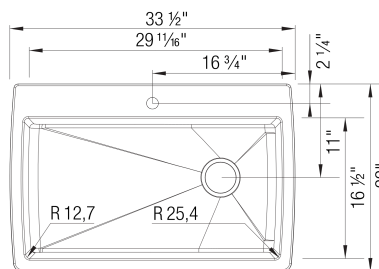

BLANCO

Sink Specifications

Colour	SKU
White	400068
Anthracite	400069
Café	400369
Truffle	401155
Cinder	401409
Coal Black	402626
Soft White	402867
Volcano Gray	402912

DIAMOND Super Single

Design and planning tips

- Min cabinet size: 36 in (915 mm)

Specifications:

3 1/2" stainless steel strainer(s), Installation instructions, Cut-out template, Drop-in clips, Limited Lifetime Warranty

6 additional knock-out holes for accessories