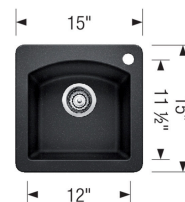

### Design and planning tips

- Min cabinet size: 18 in ( 455 mm )
- Bowl Depth: 8 in ( 205.0 mm )