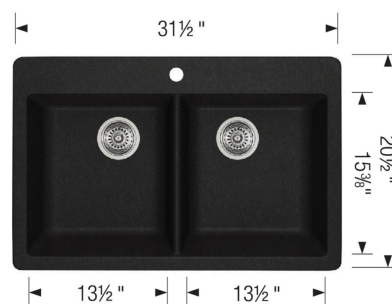

## Sink Specifications

Colour	SKU
Anthracite	400977
Café	400978
White	400979
Truffle	401283
Cinder	401424
Metallic Gray	401668
Biscuit	401846
Concrete Gray	402296

### Design and planning tips

- Min cabinet size: 33 in ( 840 mm )
- Bowl Depth: 8 in ( 205.0 mm )

#### Specifications:

Sink template, Installation instructions, 3 1/2" (90 mm) stainless steel strainer, Limited Lifetime Warranty

4 additional knock-out holes are available for accessories. Depending on cabinet construction, a different cabinet size may be required. Consult the cabinet manufacturer. Codes/Standards: CSA B45.8-18/ IAPMO Z403-2018