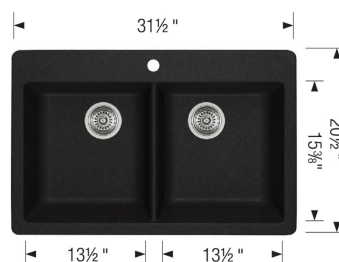

### Design and planning tips

- Min cabinet size: 33 in ( 840 mm )

#### Specifications:

Sink template, Installation instructions, 3 1/2" (90 mm) stainless steel strainer, Limited Lifetime Warranty

4 additional knock-out holes are available for accessories.

Depending on cabinet construction, a different cabinet size may be required. Consult the cabinet manufacturer.