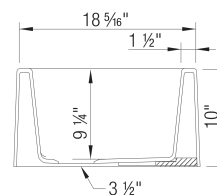

- Min cabinet size: 36 in (915 mm)
- Sink Bowl 1 Length (left-to-right): 29,31 in (745.0 mm)
- Sink Bowl 1 Width (front-to-back): 15,31 in (389.0 mm)
- Bowl Depth: 9,25 in (235.0 mm)
- Apron front height: 10 in (254 mm)
- Rim thickness: 1.5 in (38 mm)

Specifications:

3 1/2" (90 mm) stainless steel strainer(s)

Installation instructions

Cabinet template

Limited Lifetime Warranty

Custom cabinet installation required.

Must ship on a pallet.

Cubed weight: 142 lbs.