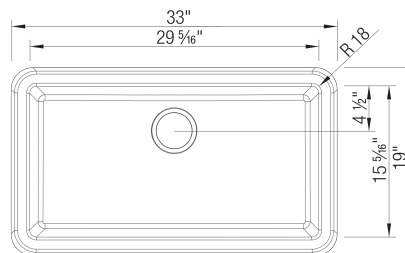

Sink Specifications

IKON 33 SILGRANIT

Colour	SKU
Anthracite	401870
Café	401872
Metallic Grey	401874
White	401876
Cinder	402128
Truffle	402129
Coal Black	402644
Soft White	402872
Volcano Grey	402917