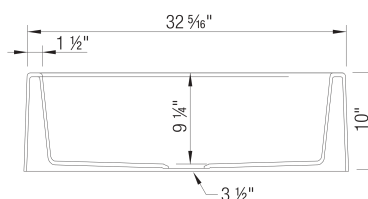

- Min cabinet size: 36 in (915 mm)
- Sink Bowl 1 Length (left-to-right): 29,31 in (745.0 mm)
- Sink Bowl 1 Width (front-to-back): 15,31 in (389.0 mm)
- Bowl Depth: 9,25 in (235.0 mm)
- Apron front height: 10 in (254 mm)
- Rim thickness: 1.5 in (38 mm)

Specifications:

3 1/2" (90 mm) stainless steel strainer(s)

Installation instructions

Cabinet template

Limited Lifetime Warranty

Custom cabinet installation required.

Must ship on a pallet.

Cubed weight: 142 lbs.