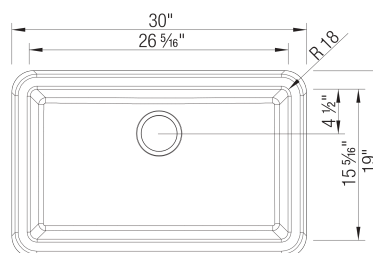

### Design and planning tips

- Min cabinet size: 33 in ( 840 mm )
- Bowl Depth: 9,25 in ( 235.0 mm )
- Apron front height: 10 in ( 254 mm )
- Rim thickness: 1.5 in ( 38 mm )

### Specifications:

3 1/2" (90 mm) stainless steel strainer(s)

Installation instructions

Cabinet template

Limited Lifetime Warranty

Custom cabinet installation required.

Must ship on a pallet.

Cubed weight: 136 lbs.