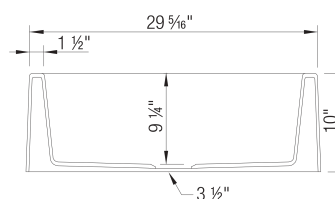

### Design and planning tips

- Min cabinet size: 33 in ( 840 mm )
- Bowl Depth: 9,25 in ( 235.0 mm )
- Apron front height: 10 in ( 254 mm )
- Rim thickness: 1.5 in ( 38 mm )

### Specifications:

Cabinet template, Installation instructions, 3 1/2" (90 mm) stainless steel strainer, Limited lifetime warranty

Apron Front depth: 10" (254 mm)

Rim thickness: 1 1/2" (38 mm)

Depending on cabinet construction, a different cabinet size may be required. Consult the cabinet manufacturer.