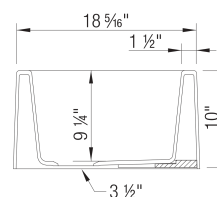

Optional Accessories

Floating Grid	406533
Sink Grid	406534
CapFlow Strainer Cover	517666
Beech Cutting Board	235010

Warranty

Limited lifetime warranty on all sinks and faucets. One-year warranty on all accessories and soap dispensers.

Code/Standards Compliance

BLANCO sinks and faucets are third-party tested and certified to CSA, cUPC, ANSI/ASME, IAPMO and NSF standards and listed by applicable certification bodies. For more information on individual product listings, contact our office or listing organization.

Need support? Learn more by watching our sink & faucet How-to videos:

<https://www.blanco.com/ca-en/support/how-to-videos/how-to-videos-for-sinks/>