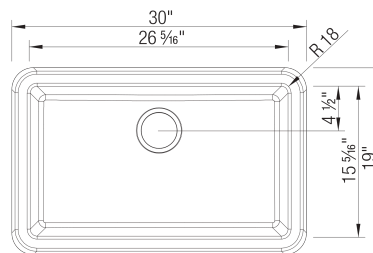

### Design and planning tips

- Min cabinet size: 33 in ( 840 mm )
- Bowl Depth: 9,25 in ( 235.0 mm )
- Apron front height: 10 in ( 254 mm )
- Rim thickness: 1.5 in ( 38 mm )

### Specifications:

Cabinet template, Installation instructions, 3 1/2" (90 mm) stainless steel strainer, Limited lifetime warranty

Apron Front depth: 10" (254 mm)

Rim thickness: 1 1/2" (38 mm)

Depending on cabinet construction, a different cabinet size may be required. Consult the cabinet manufacturer.