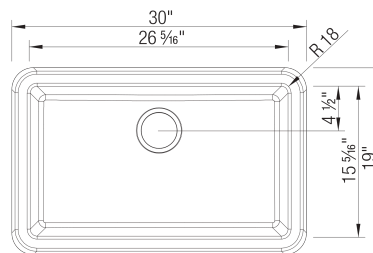

### Design and planning tips

- Min cabinet size: 33 in ( 840 mm )
- Bowl Depth: 9,25 in ( 235.0 mm )
- Apron front height: 10 in ( 254 mm )
- Rim thickness: 1.5 in ( 38 mm )

### Specifications:

3 1/2" (90 mm) stainless steel strainer(s)

Installation instructions

Cabinet template

Limited Lifetime Warranty

Custom cabinet installation required.

Must ship on a pallet.

Cubed weight: 136 lbs.