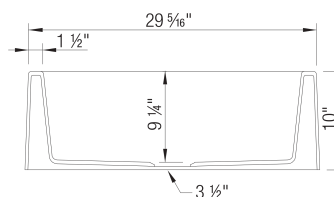

### Design and planning tips

- Min cabinet size: 33 in ( 840 mm )
- Bowl Depth: 9,25 in ( 235.0 mm )
- Apron front height: 10 in ( 254 mm )
- Rim thickness: 1.5 in ( 38 mm )

### Specifications:

3 1/2" (90 mm) stainless steel strainer(s)

Installation instructions

Cabinet template

Limited Lifetime Warranty

Custom cabinet installation required.

Must ship on a pallet.

Cubed weight: 136 lbs.