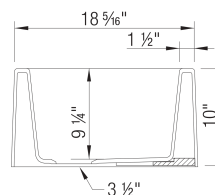

Warranty

de.espirit.firstspirit.access.editor.value.DomElementImpl@673314c1

Code/Standards Compliance

de.espirit.firstspirit.access.editor.value.DomElementImpl@68f61b1f

de.espirit.firstspirit.access.editor.value.DomElementImpl@7361a3ac

<https://www.blanco.com/ca-en/support/how-to-videos/how-to-videos-for-sinks/>

BLANCO Canada Inc
100 Corporation Drive
Brampton ON L6S 6B5

Tel & Fax

Tel: 905-494-2400 Toll free: 1-877-425-2626

Fax: 905-494-2425 Toll free: 1-877-825-2626

de.espirit.firstspirit.access.editor.value.DomElementImpl@142ef890