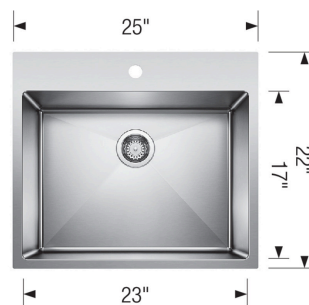

Optional Accessories

Laundry Rack	401952
CapFlow	517666

Warranty

Limited lifetime warranty on all sinks and faucets. One-year warranty on all accessories and soap dispensers.

Code/Standards Compliance

BLANCO sinks and faucets are third-party tested and certified to CSA, cUPC, ANSI/ASME, IAPMO and NSF standards and listed by applicable certification bodies. For more information on individual product listings, contact our office or listing organization.

Need support? Learn more by watching our sink & faucet How-to videos:

<https://www.blanco.com/ca-en/support/how-to-videos/>

BLANCO Canada Inc
100 Corporation Drive
Brampton ON L6S 6B5

Tel & Fax
Tel: 905-494-2400 Toll free: 1-877-425-2626
Fax: 905-494-2425 Toll free: 1-877-825-2626

While BLANCO strives to provide accurate information, all images and dimensions in this document are intended for reference only and are subject to change at any time without notice. This document is not intended for use as an installation guide. For technical installation details, refer to installation instructions provided with the product. BLANCO assumes no responsibility for the use of superseded or voided specifications.