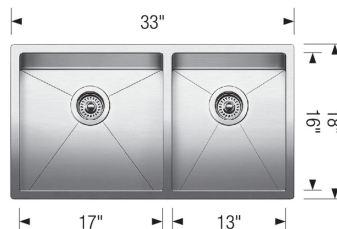

Optional Accessories

Colander	406462
Sink Grid	406450
Sink Grid	406450
Sink Grid	406451
CapFlow Strainer Cover	517666

Warranty

de.espirit.firstspirit.access.editor.value.DomElementImpl@673314c1

Code/Standards Compliance

de.espirit.firstspirit.access.editor.value.DomElementImpl@68f61b1f

de.espirit.firstspirit.access.editor.value.DomElementImpl@7361a3ac

<https://www.blanco.com/ca-en/support/how-to-videos/how-to-videos-for-sinks/>

BLANCO Canada Inc
100 Corporation Drive
Brampton ON L6S 6B5

Tel & Fax

Tel: 905-494-2400 Toll free: 1-877-425-2626

Fax: 905-494-2425 Toll free: 1-877-825-2626

de.espirit.firstspirit.access.editor.value.DomElementImpl@142ef890