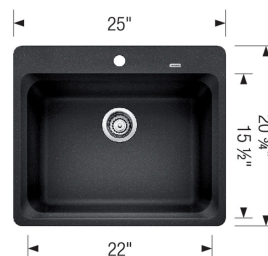

Design and planning tips

- Min cabinet size: 27 in (685 mm)
- Bowl Depth: 8 in (205.0 mm)

Specifications:

Drop-in clips, Sink template, Installation instructions, 3½" (90 mm) stainless steel strainer(s) included, Limited Lifetime Warranty

4 additional knock-out holes for accessories.

Clips #406251 sold separately for undermount installation.

Depending on cabinet construction, a different cabinet size may be required. Consult the cabinet manufacturer.

Codes/Standards: CSA B45.8-18/ IAPMO Z403-2018

Optional Accessories

Blancoclean Silgranit Cleaner	406200
CapFlow Strainer Cover (16 pack)	406313
Mechanical Pop-up Strainer	401242
Sink Grid	406378

Warranty

Limited lifetime warranty on all sinks and faucets. One-year warranty on all accessories and soap dispensers.

Code/Standards Compliance

BLANCO sinks and faucets are third-party tested and certified to CSA, cUPC, ANSI/ASME, IAPMO and NSF standards and listed by applicable certification bodies. For more information on individual product listings, contact our office or listing organization.

Need support? Learn more by watching our sink & faucet How-to videos:

<https://www.blanco.com/ca-en/support/how-to-videos/how-to-videos-for-sinks/>

BLANCO Canada Inc
100 Corporation Drive
Brampton ON L6S 6B5

Tel & Fax

Tel: 905-494-2400 Toll free: 1-877-425-2626
Fax: 905-494-2425 Toll free: 1-877-825-2626

While BLANCO strives to provide accurate information, all images and dimensions in this document are intended for reference only and are subject to change at any time without notice. This document is not intended for use as an installation guide. For technical installation details, refer to installation instructions provided with the product. BLANCO assumes no responsibility for the use of superseded or voided specifications.