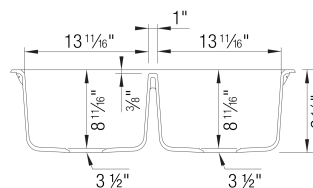

- Min cabinet size: 33 in (840 mm)

Specifications:

3 1/2" stainless steel strainer(s), Installation instructions, Cut-out template, Drop-in clips, Limited Lifetime Warranty

4 additional knock-out holes for accessories