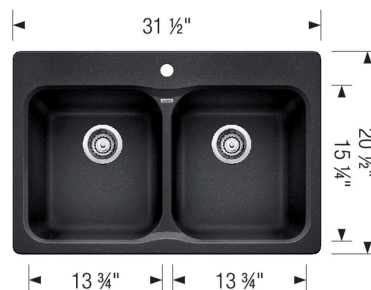

Design and planning tips

- Min cabinet size: 33 in (840 mm)
- Bowl Depth: 8 1/4 in (210.0 mm)

Specifications:

Drop-in clips, Sink template, Installation instructions, 3 1/2" (90 mm) stainless steel strainer(s) included, Limited Lifetime Warranty

4 additional knock-out holes for accessories.

Clips #406251 sold separately for undermount installation.

Depending on cabinet construction, a different cabinet size may be required. Consult the cabinet manufacturer.

Codes/Standards: CSA B45.8-18/ IAPMO Z403-2018

Optional Accessories

Sink Grid	406466
CapFlow	517666
Mechanical Pop-up Strainer	401242
BLANCOCLEAN	406200

Warranty

Limited lifetime warranty on all sinks and faucets. One-year warranty on all accessories and soap dispensers.

Code/Standards Compliance

BLANCO sinks and faucets are third-party tested and certified to CSA, cUPC, ANSI/ASME, IAPMO and NSF standards and listed by applicable certification bodies. For more information on individual product listings, contact our office or listing organization.

Need support? Learn more by watching our sink & faucet How-to videos:

<https://www.blanco.com/ca-en/support/how-to-videos/how-to-videos-for-sinks/>

BLANCO Canada Inc
100 Corporation Drive
Brampton ON L6S 6B5

Tel & Fax

Tel: 905-494-2400 Toll free: 1-877-425-2626

Fax: 905-494-2425 Toll free: 1-877-825-2626

While BLANCO strives to provide accurate information, all images and dimensions in this document are intended for reference only and are subject to change at any time without notice. This document is not intended for use as an installation guide. For technical installation details, refer to installation instructions provided with the product. BLANCO assumes no responsibility for the use of superseded or voided specifications.