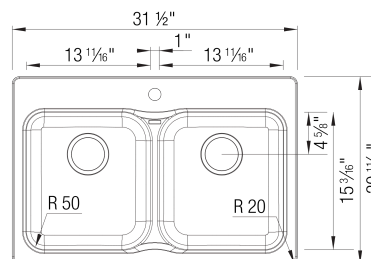

Design and planning tips

- Min cabinet size: 33 in (840 mm)

Specifications:

3 1/2" stainless steel strainer(s), Installation instructions, Cut-out template, Drop-in clips, Limited Lifetime Warranty

4 additional knock-out holes for accessories