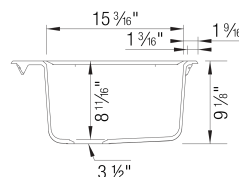

Optional Accessories

Sink Grid	232716
CapFlow Strainer Cover	517666

Warranty

Limited lifetime warranty on all sinks and faucets. One-year warranty on all accessories and soap dispensers.

Code/Standards Compliance

BLANCO sinks and faucets are third-party tested and certified to CSA, cUPC, ANSI/ASME, IAPMO and NSF standards and listed by applicable certification bodies. For more information on individual product listings, contact our office or listing organization.

Need support? Learn more by watching our sink & faucet How-to videos:

<https://www.blanco.com/ca-en/support/how-to-videos/how-to-videos-for-sinks/>

BLANCO Canada Inc
100 Corporation Drive
Brampton ON L6S 6B5

Tel & Fax

Tel: 905-494-2400 Toll free: 1-877-425-2626

Fax: 905-494-2425 Toll free: 1-877-825-2626

While BLANCO strives to provide accurate information, all images and dimensions in this document are intended for reference only and are subject to change at any time without notice. This document is not intended for use as an installation guide. For technical installation details, refer to installation instructions provided with the product. BLANCO assumes no responsibility for the use of superseded or voided specifications.