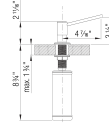

TORRE Soap Dispenser, SKU 400537 400601 brass Metal Finish

Product Features

- Solid brass construction
- Refillable from above the deck
- Suitable for liquid dish or hand soap
- 10 fl oz. (300 ml) capacity bottle

Specifications

Hole Size Required: 1-³/₈"

BLANCO soap dispensers can dispense liquid dish soap, hand soap, and even hand lotion. For best performance, and to prevent clogging, we recommend diluting soap with water using a 70/30 proportion.