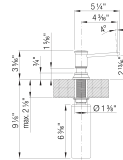

Warranty

Limited lifetime warranty on all sinks and faucets. One-year warranty on all accessories and soap dispensers.

Code/Standards Compliance

BLANCO sinks and faucets are third-party tested and certified to CSA, cUPC, ANSI/ASME, IAPMO and NSF standards and listed by applicable certification bodies. For more information on individual product listings, contact our office or listing organization.

Need support? Learn more by watching our sink & faucet How-to videos:

<https://www.blanco.com/ca-en/support/how-to-videos/how-to-videos-for-sinks/>

BLANCO Canada Inc
100 Corporation Drive
Brampton ON L6S 6B5

Tel & Fax

Tel: 905-494-2400 Toll free: 1-877-425-2626

Fax: 905-494-2425 Toll free: 1-877-825-2626

While BLANCO strives to provide accurate information, all images and dimensions in this document are intended for reference only and are subject to change at any time without notice. This document is not intended for use as an installation guide. For technical installation details, refer to installation instructions provided with the product. BLANCO assumes no responsibility for the use of superseded or voided specifications.