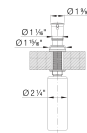

Warranty

Limited lifetime warranty on all sinks and faucets. One-year warranty on all accessories and soap dispensers.

Code/Standards Compliance

BLANCO sinks and faucets are third-party tested and certified to CSA, cUPC, ANSI/ASME, IAPMO and NSF standards and listed by applicable certification bodies. For more information on individual product listings, contact our office or listing organization.

Need support? Learn more by watching our sink & faucet How-to videos:

<https://www.blanco.com/ca-en/support/how-to-videos/how-to-videos-for-sinks/>

BLANCO Canada Inc
100 Corporation Drive
Brampton ON L6S 6B5

Tel & Fax

Tel: 905-494-2400 Toll free: 1-877-425-2626

Fax: 905-494-2425 Toll free: 1-877-825-2626

While BLANCO strives to provide accurate information, all images and dimensions in this document are intended for reference only and are subject to change at any time without notice. This document is not intended for use as an installation guide. For technical installation details, refer to installation instructions provided with the product. BLANCO assumes no responsibility for the use of superseded or voided specifications.