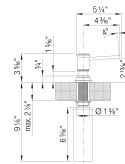

EMPRESSA Soap Dispenser, SKU 442516

Product Features

- Solid brass construction
- Refillable from above the deck
- Suitable for liquid dish or hand soap
- 12 fl oz. (355 ml) capacity bottle

Specifications

Hole Size Required: 1-³/₈"

BLANCO soap dispensers can dispense liquid dish soap, hand soap, and even hand lotion. For best performance, and to prevent clogging, we recommend diluting soap with water using a 70/30 proportion.