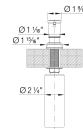

EMPRESSA Soap Dispenser, SKU 442516

Product Features

- Solid brass construction
- Refillable from above the deck
- Suitable for liquid dish or hand soap
- 12 fl oz. (355 ml) capacity bottle

Specifications

Hole Size Required: 1-³/₈"

BLANCO soap dispensers can dispense liquid dish soap, hand soap, and even hand lotion. For best performance, and to prevent clogging, we recommend diluting soap with water using a 70/30 proportion.