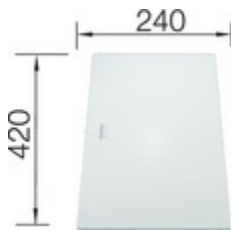

## Design tips

---

Width of base unit : 45 cm

Bowl depth: 190 mm

Special drill holes:

all IF models with a tap ledge can be configured with individually positioned drill holes for an additional fee. See page 80 for further technical details and instructions.

## Wastesystems

---

BLANCO SOLON-IF  
512471

optional

---

Top-Rails  
235906

Lay-on drainer  
black  
223067

Wooden chopping board  
223074