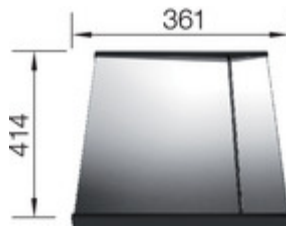

Lay-on drainer
black
223067