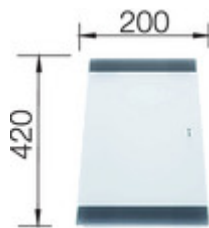

## Design tips

---

Width of base unit : 45 cm

Bowl depth: 190 mm

Special drill holes:

all IF models with a tap ledge can be configured with individually positioned drill holes for an additional fee. See page 80 for further technical details and instructions.

Cutting board  
225333

Colander  
219649

Drainer  
219650

Cutting board  
219645

Cutting board  
219644