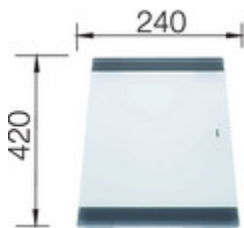

Cutting board
219645