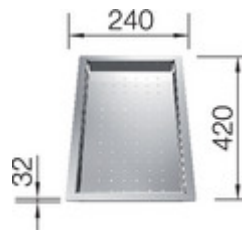

Drainer
219650