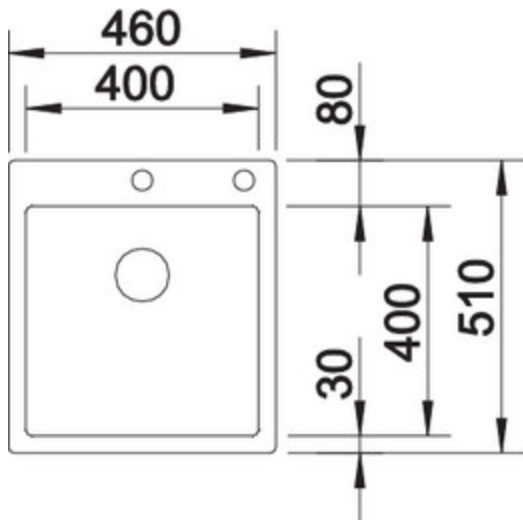

Top View

Scope of supply

---

waste kit with space saving pipe, 3 1/2" InFino™ basket strainer with drain remote control (PushControl™), fixing kit

Design tips

Width of base unit : 45 cm

Bowl depth: 190 mm

Special drill holes:

all IF models with a tap ledge can be configured with individually positioned drill holes for an additional fee. See page 80 for further technical details and instructions.