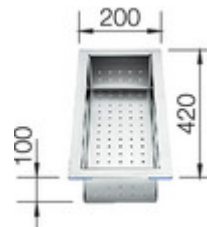

Colander
219649