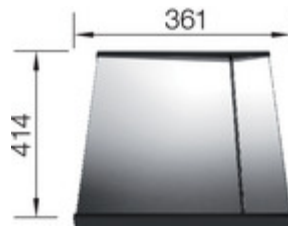

Lay-on drainer
black
223067