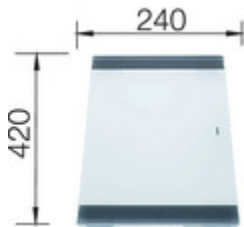

Cutting board
219645