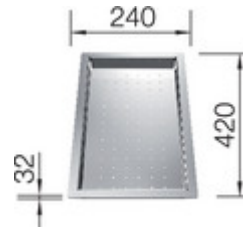

Drainer
219650