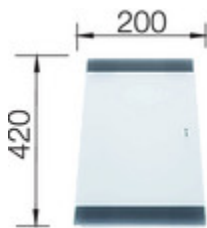

Cutting board
219644