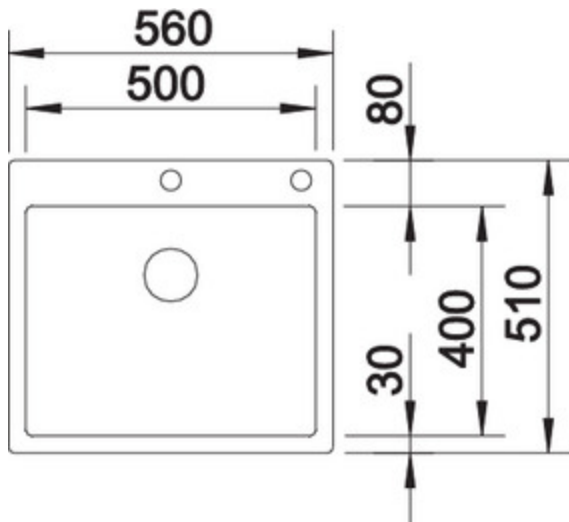

Top View

Scope of supply

---

waste kit with space saving pipe, 3 1/2" InFino™ basket strainer with drain remote control (PushControl™), fixing kit

Design tips

Width of base unit : 60 cm

Bowl depth: 190 mm

Special drill holes:

all IF models with a tap ledge can be configured with individually positioned drill holes for an additional fee. See page 80 for further technical details and instructions.