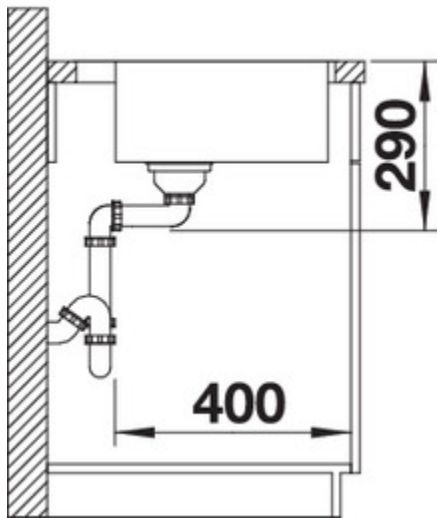

## Details

---

Top View

Side View

Front View

Scope of supply

---

waste kit with space-saving pipe, 3 1/2" InFino™ basket strainer with drain remote control (pop-up), fixing kit

## Design tips

---

Width of base unit : 80 cm

Bowl depth: 190 mm

No additional drill holes may be made.

If using a soap dispenser, the drain remote control must be replaced by the soap dispenser and the InFino® drain system with remote control replaced by an InFino® manual drain system without remote control.