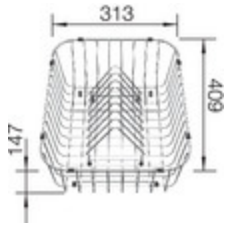

## Design tips

---

Width of base unit : 80 cm

Bowl depth: 190 mm

No additional drill holes may be made.

If using a soap dispenser, the drain remote control must be replaced by the soap dispenser and the InFino® drain system with remote control replaced by an InFino® manual drain system without remote control.

## optional

---

Top-Rails  
235906

Ash compound chopping  
board  
230700

Multifunctional colander  
227692

Drainer  
black  
230734

Multifunctional wire basket  
223297

Draining tray with stainless  
steel insert  
black  
513485