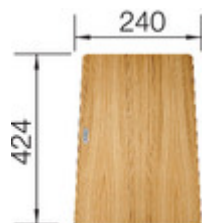

Ash compound chopping
board
230700