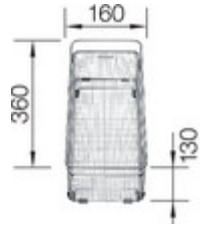

## optional

---

Top-Rails  
235906

Ash compound chopping  
board  
230700

Multifunctional colander  
227692

Drainer  
black  
230734

Multifunctional wire basket  
223297

Draining tray with stainless  
steel insert  
black  
513485