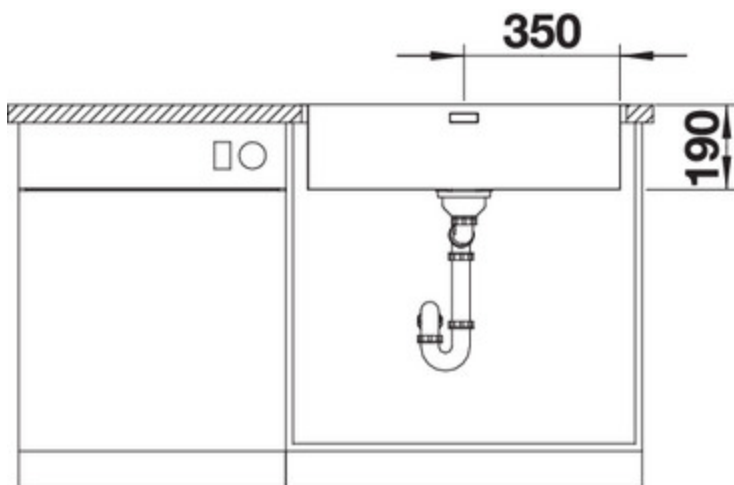

## Details

---

Top View

Side View

Front View

Scope of supply

---

waste kit with space-saving pipe, 3 1/2" InFino™ basket strainer with drain remote control (pop-up), fixing kit

## Design tips

---

Width of base unit : 80 cm

Bowl depth: 190 mm

No additional drill holes may be made.

If using a soap dispenser, the drain remote control must be replaced by the soap dispenser and the InFino® drain system with remote control replaced by an InFino® manual drain system without remote control.