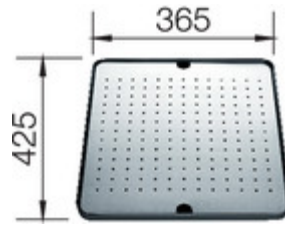

## optional

---

Top-Rails  
235906

Ash compound chopping  
board  
230700

Multifunctional colander  
227692

Drainer  
black  
230734

Multifunctional wire basket  
223297

Draining tray with stainless  
steel insert  
black  
513485