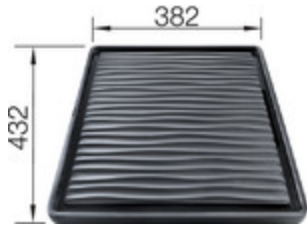

## optional

---

Top-Rails  
235906

Ash compound chopping  
board  
230700

Multifunctional colander  
227692

Drainer  
black  
230734

Multifunctional wire basket  
223297

Draining tray with stainless  
steel insert  
black  
513485