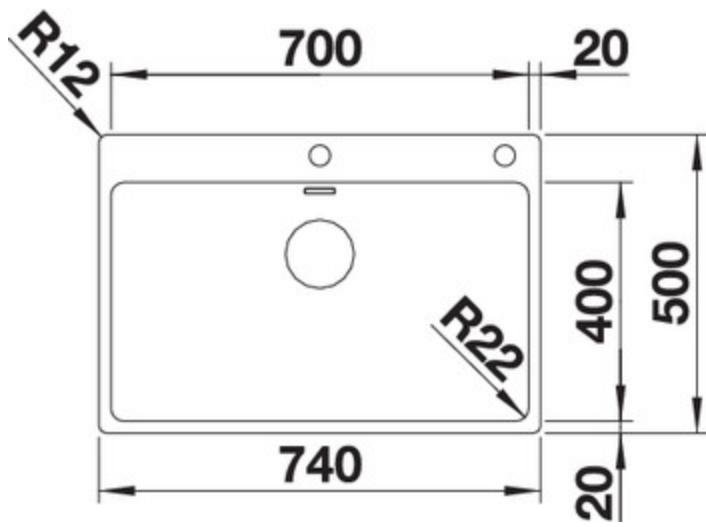

## Details

---

Top View

Side View

Front View

Scope of supply

---

waste kit with space-saving pipe, 3 1/2" InFino™ basket strainer with drain remote control (pop-up), fixing kit

## Design tips

---

Width of base unit : 80 cm

Bowl depth: 190 mm

No additional drill holes may be made.

If using a soap dispenser, the drain remote control must be replaced by the soap dispenser and the InFino® drain system with remote control replaced by an InFino® manual drain system without remote control.