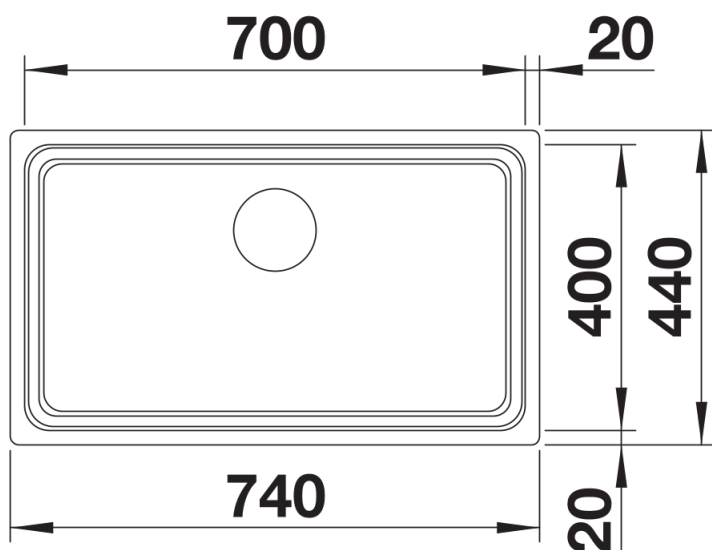

234164 - Kit de 2 guías ETAGON

Details

Top view

Cut-out

Front view

Side view