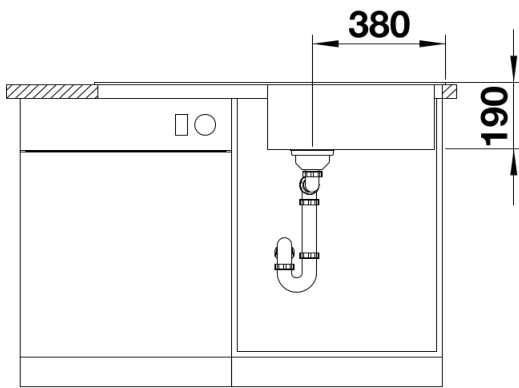

236721 - Contenedor SITYBox lemon

Details

Top view

Cut-out

Front view

Side view