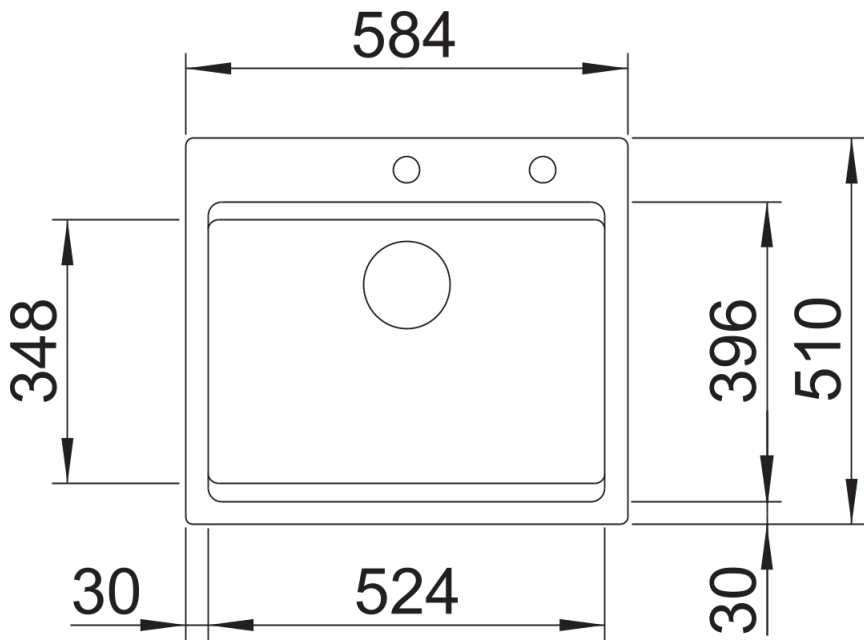

237362 - Kit de 2 guías ETAGON

Details

Top view

Cut-out

Front view

Side view