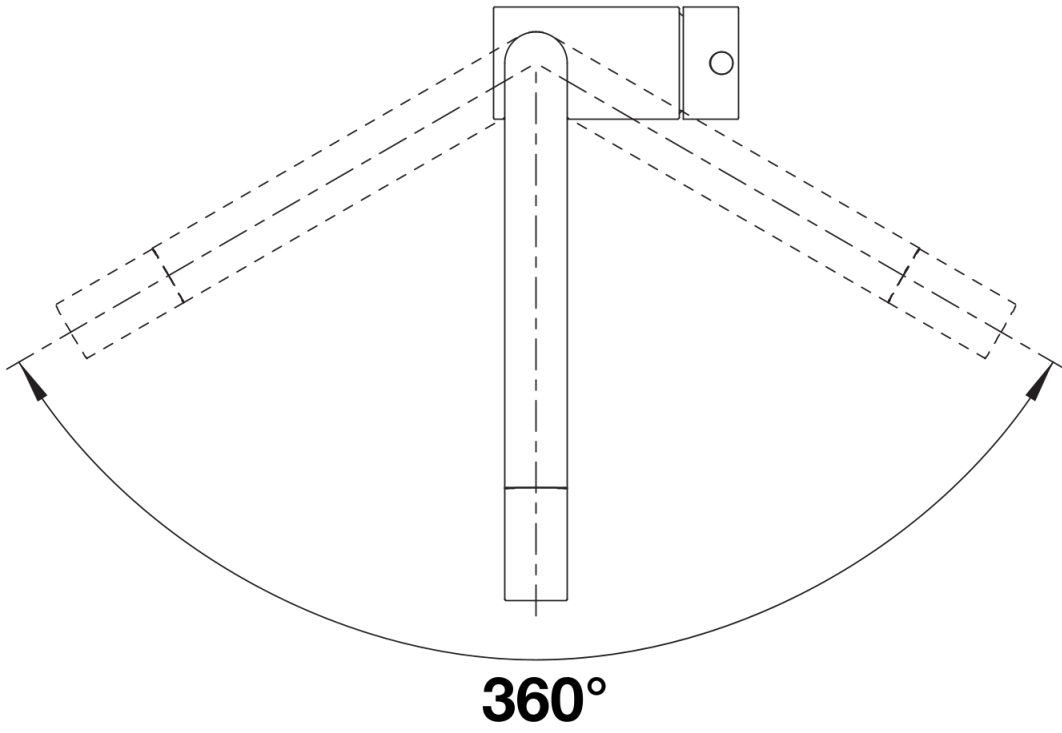

Details

Swivel range

Side view