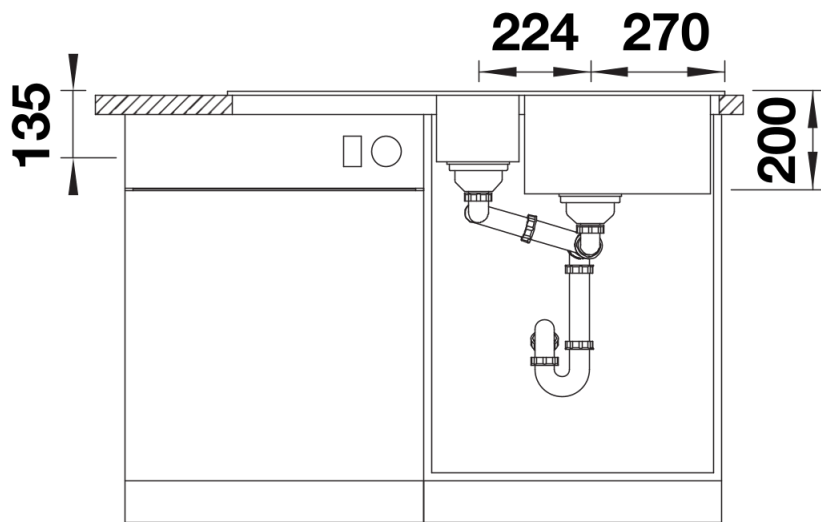

Product information sheet ADIRA 6 S

Item no. 527601

Benefit

Colours

SILGRANIT negro

Available colours

negro
antracita
gris roca
gris volcán
blanco
blanco suave
tartufo
café

Details

Top view

Cut-out

Front view

Side view