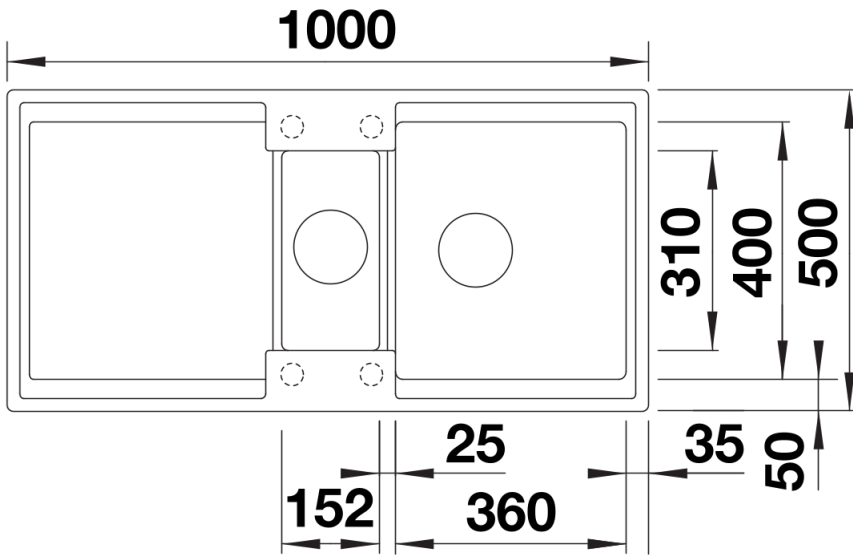

Product information sheet ADIRA 6 S

Item no. 527601

Benefit

Colours

SILGRANIT negro

Available colours

negro
antracita
gris roca
gris volcán
blanco
blanco suave
tartufo
café

Details

Top view

Cut-out

Front view

Side view