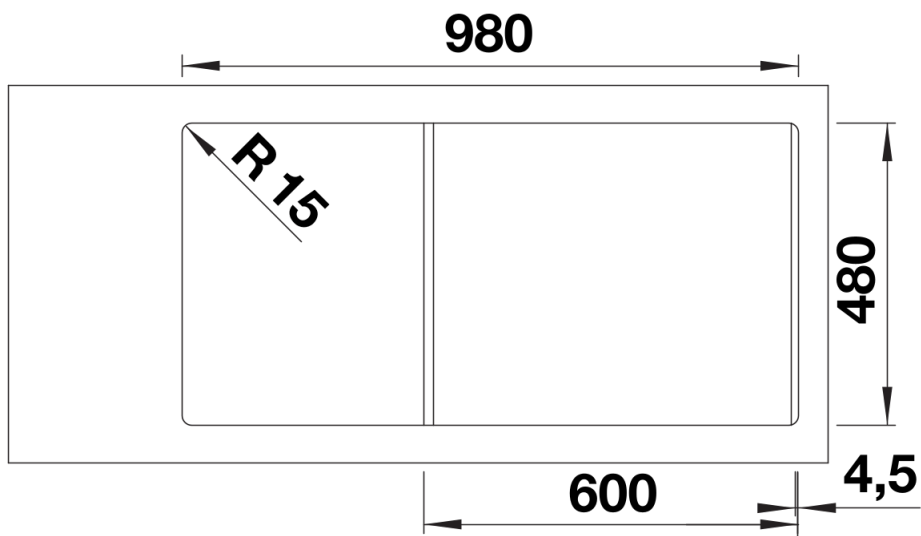

Product information sheet ADIRA 6 S

Item no. 527601

Benefit

Colours

SILGRANIT negro

Available colours

negro
antracita
gris roca
gris volcán
blanco
blanco suave
tartufo
café

Details

Top view

Cut-out

Front view

Side view