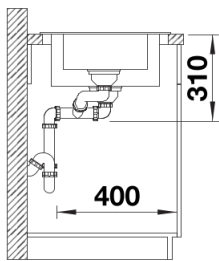

Product information sheet ADIRA 6 S

Item no. 527601

Benefit

Colours

SILGRANIT negro

Available colours

negro
antracita
gris roca
gris volcán
blanco
blanco suave
tartufo
café

Details

Top view

Cut-out

Front view

Side view