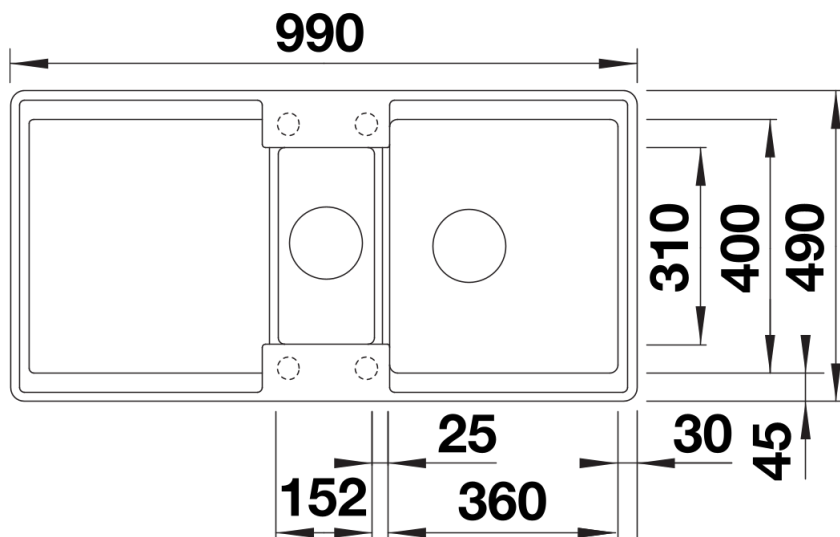

Product information sheet ADIRA 6 S-F

Item no. 527609

Benefit

Colours

SILGRANIT negro

Available colours

negro
antracita
gris roca
gris volcán
blanco
blanco suave
tartufo
café

Details

Top view

Cut-out

Front view

Side view