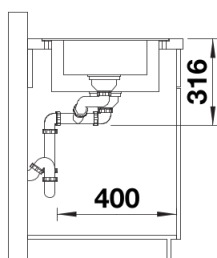

Product information sheet ADIRA 6 S-F

Item no. 527609

Benefit

Colours

SILGRANIT negro

Available colours

negro
antracita
gris roca
gris volcán
blanco
blanco suave
tartufo
café

Details

Top view

Cut-out

Front view

Side view