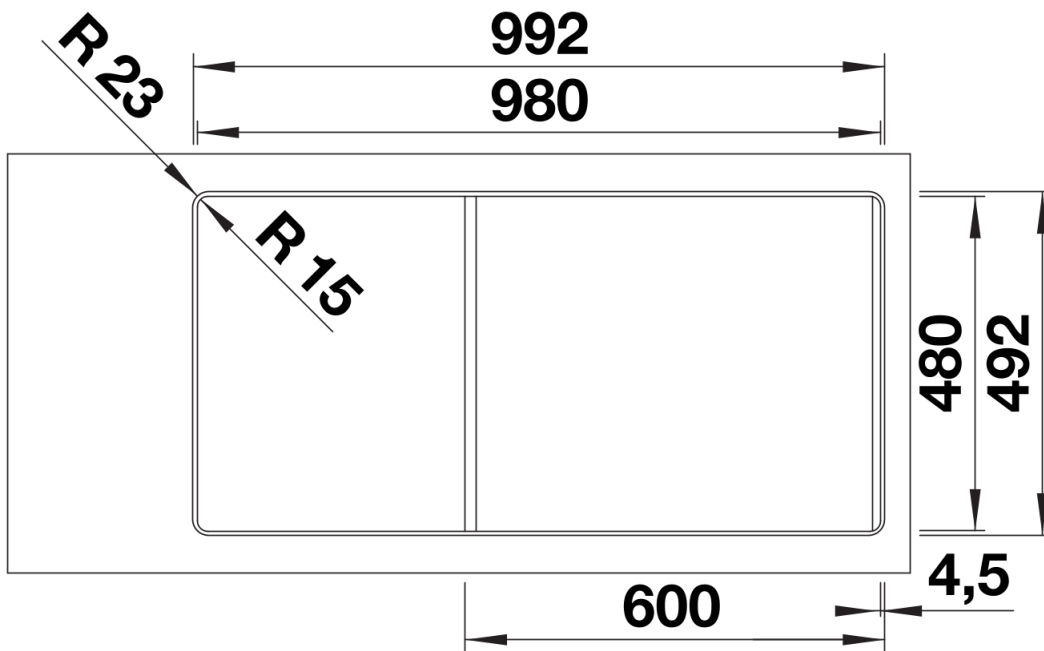

Product information sheet ADIRA 6 S-F

Item no. 527609

Benefit

Colours

SILGRANIT negro

Available colours

negro
antracita
gris roca
gris volcán
blanco
blanco suave
tartufo
café

Details

Top view

Cut-out

Front view

Side view