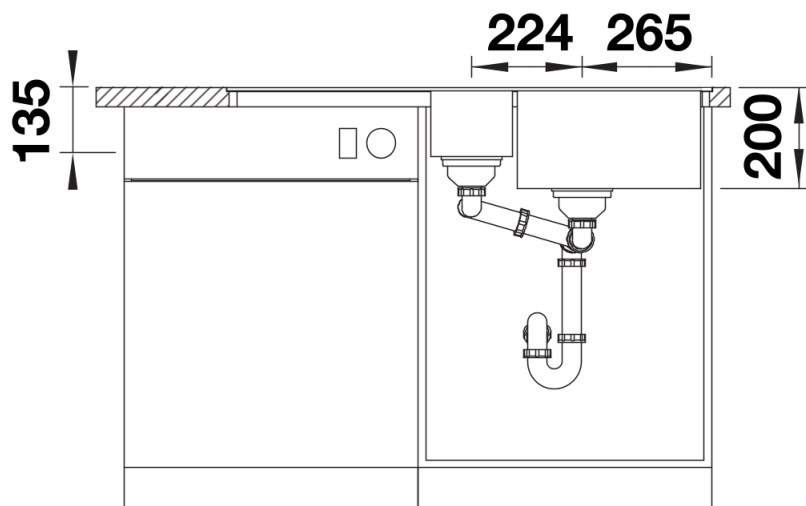

Product information sheet ADIRA 6 S-F

Item no. 527609

Benefit

Colours

SILGRANIT negro

Available colours

negro
antracita
gris roca
gris volcán
blanco
blanco suave
tartufo
café

Details

Top view

Cut-out

Front view

Side view