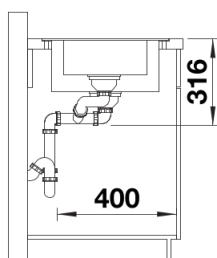

Product information sheet ADIRA 6 S-F

Item no. 527612

Benefit

Colours

Available colours

negro
gris roca
gris volcán
blanco
blanco suave
tartufo
café

SILGRANIT gris volcán

Details

Top view

Cut-out

Front view

Side view