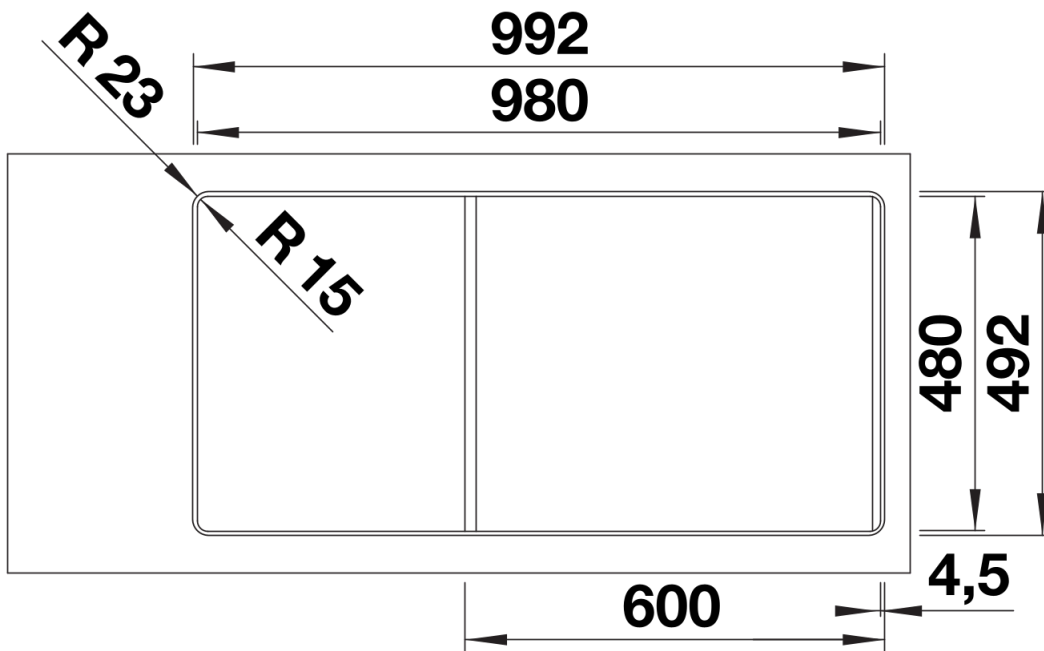

Product information sheet ADIRA 6 S-F

Item no. 527612

Benefit

Colours

Available colours

negro
gris roca
gris volcán
blanco
blanco suave
tartufo
café

SILGRANIT gris volcán

Details

Top view

Cut-out

Front view

Side view