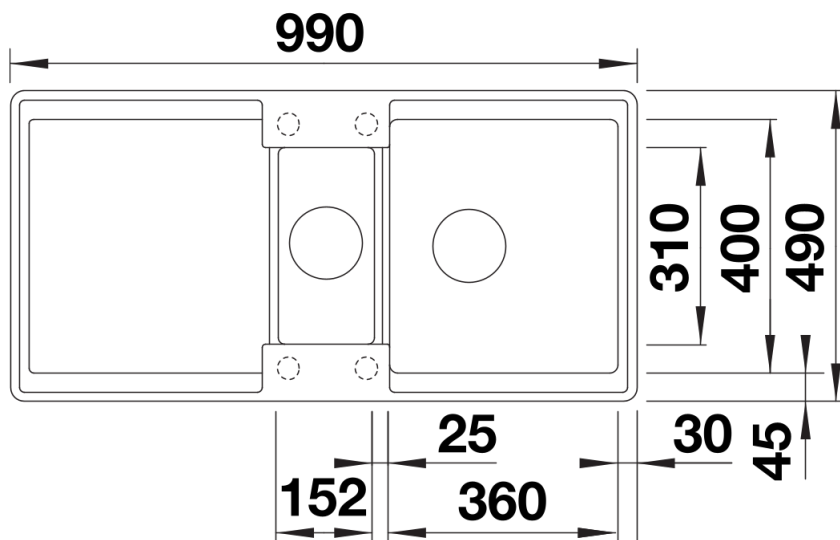

Product information sheet ADIRA 6 S-F

Item no. 527612

Benefit

Colours

Available colours

negro
gris roca
gris volcán
blanco
blanco suave
tartufo
café

SILGRANIT gris volcán

Details

Top view

Cut-out

Front view

Side view