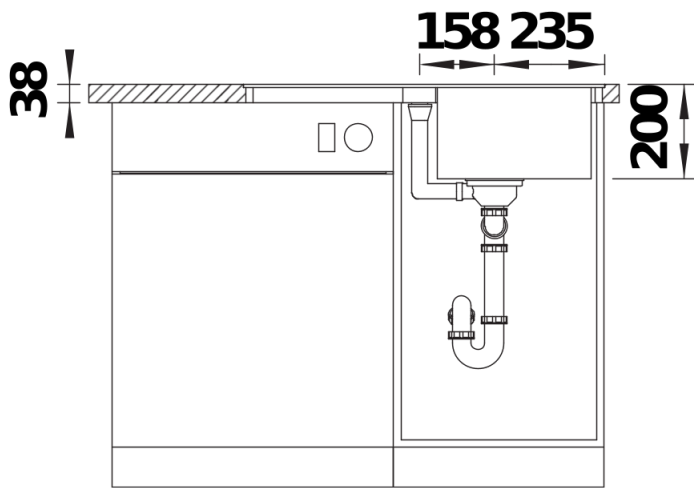

Product information sheet ADIRA 45 S-F

Item no. 527595

Benefit

Colours

Available colours

negro
gris roca
gris volcán
blanco
blanco suave
tartufo
café

SILGRANIT gris roca

Details

Top view

Cut-out

Front view

Side view