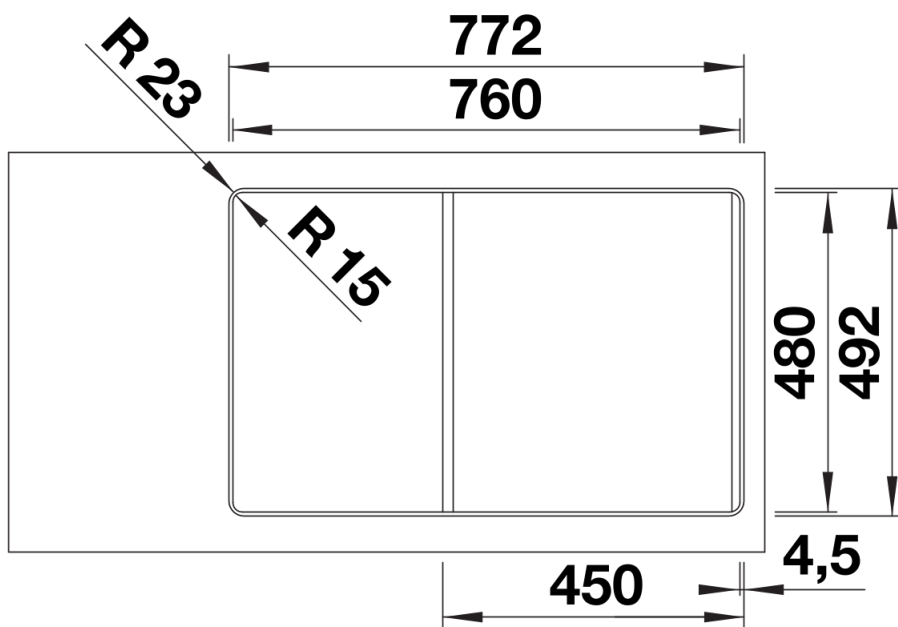

Product information sheet ADIRA 45 S-F

Item no. 527595

Benefit

Colours

Available colours

negro
gris roca
gris volcán
blanco
blanco suave
tartufo
café

SILGRANIT gris roca

Details

Top view

Cut-out

Front view

Side view