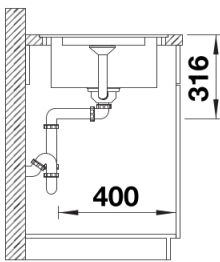

Product information sheet ADIRA 45 S-F

Item no. 527595

Benefit

Colours

Available colours

negro
gris roca
gris volcán
blanco
blanco suave
tartufo
café

SILGRANIT gris roca

Details

Top view

Cut-out

Front view

Side view