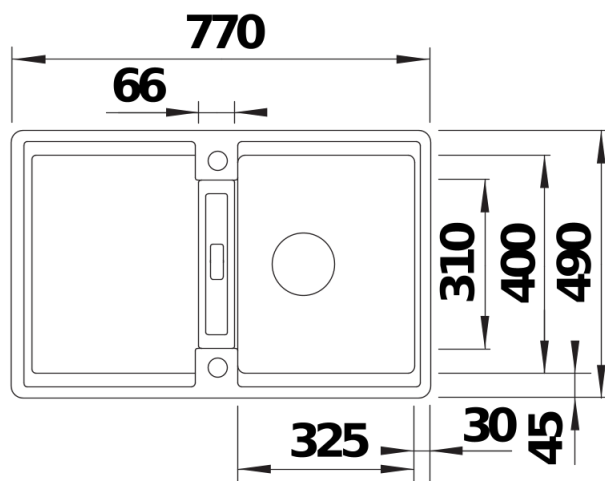

Product information sheet ADIRA 45 S-F

Item no. 527595

Benefit

Colours

Available colours

negro
gris roca
gris volcán
blanco
blanco suave
tartufo
café

SILGRANIT gris roca

Details

Top view

Cut-out

Front view

Side view