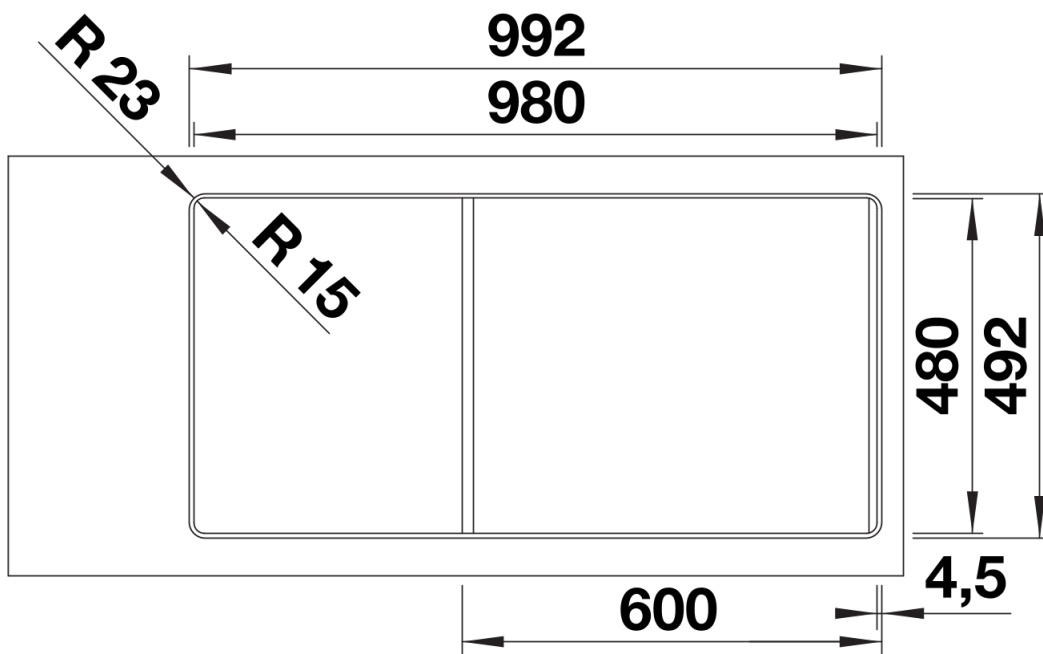

Product information sheet ADIRA XL 6 S-F

Item no. 527625

Benefit

Colours

Available colours

negro
gris roca
gris volcán
blanco
blanco suave
tartufo
café

SILGRANIT negro

Details

Top view

Cut-out

Front view

Side view