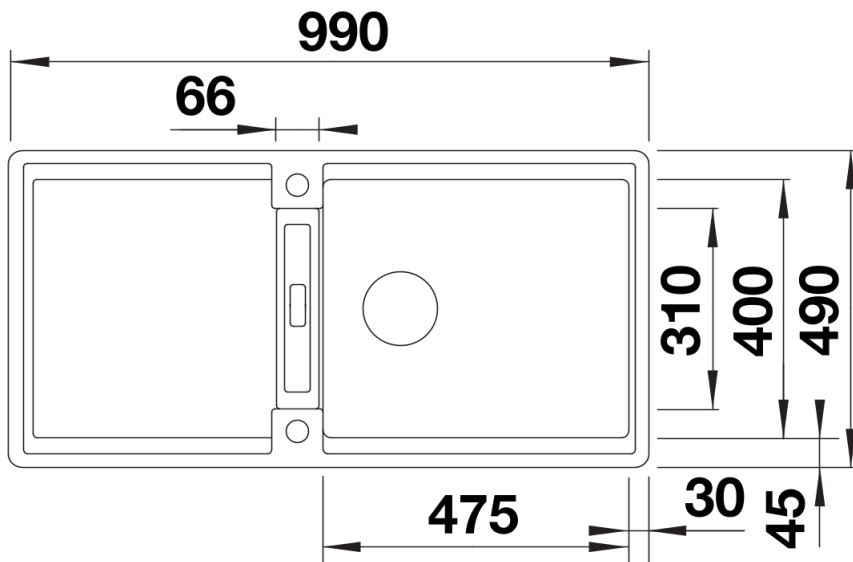

Product information sheet ADIRA XL 6 S-F

Item no. 527625

Benefit

Colours

Available colours

negro
gris roca
gris volcán
blanco
blanco suave
tartufo
café

SILGRANIT negro

Details

Top view

Cut-out

Front view

Side view