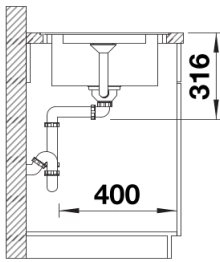

Product information sheet ADIRA XL 6 S-F

Item no. 527625

Benefit

Colours

Available colours

negro
gris roca
gris volcán
blanco
blanco suave
tartufo
café

SILGRANIT negro

Details

Top view

Cut-out

Front view

Side view