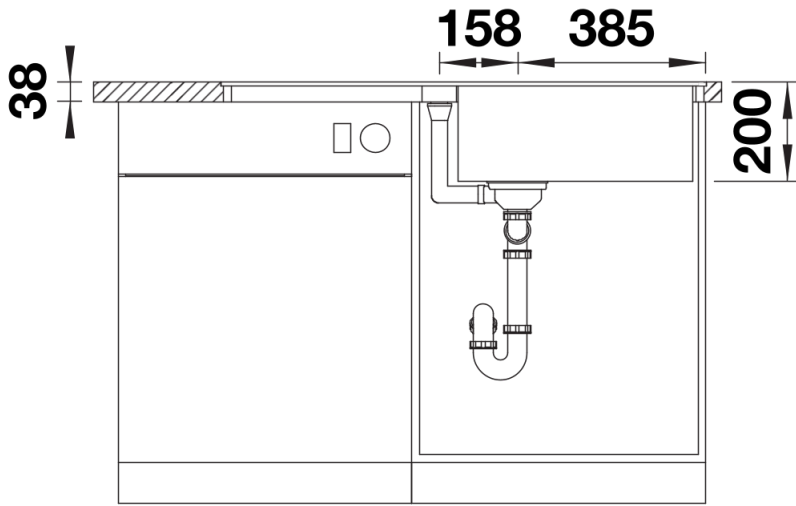

Product information sheet ADIRA XL 6 S-F

Item no. 527625

Benefit

Colours

Available colours

negro
gris roca
gris volcán
blanco
blanco suave
tartufo
café

SILGRANIT negro

Details

Top view

Cut-out

Front view

Side view