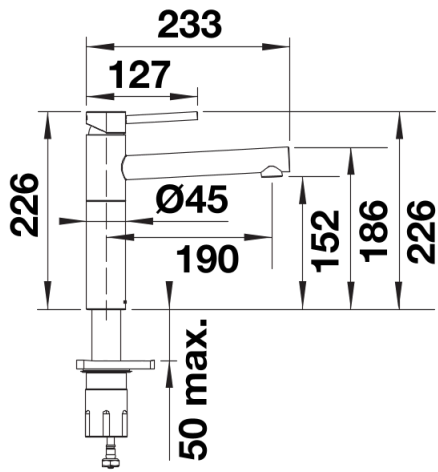

Product information sheet ALTA-F II

Item no. 527542

Benefit

Colours

Available colours
cromado

galvanizado cromado

Details

Swivel range

Side view