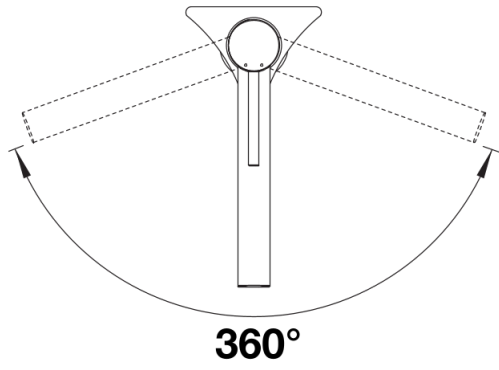

Product information sheet ALTA-F II

Item no. 527542

Benefit

Colours

Available colours
cromado

galvanizado cromado

Details

Swivel range

Side view