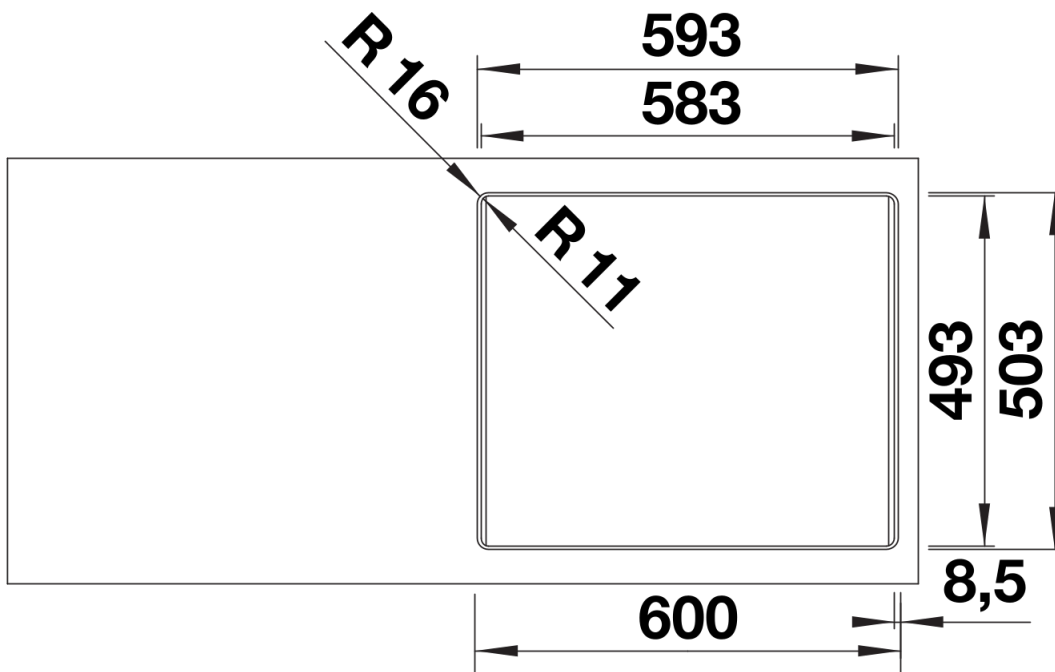

Product information sheet ETAGON 6-F

Item no. 527682

Benefit

Colours

Available colours

negro
antracita
gris roca
gris volcán
blanco
blanco suave
tartufo
café

SILGRANIT negro

Details

Top view

Cut-out

Front view

Side view