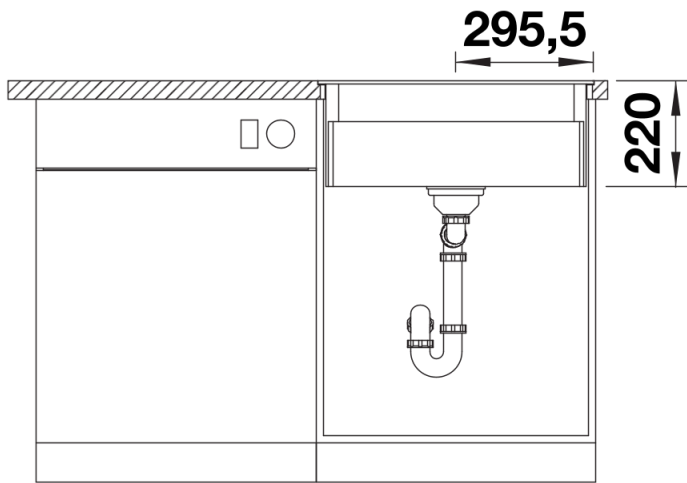

Product information sheet ETAGON 6-F

Item no. 527682

Benefit

Colours

Available colours

negro
antracita
gris roca
gris volcán
blanco
blanco suave
tartufo
café

SILGRANIT negro

Details

Top view

Cut-out

Front view

Side view