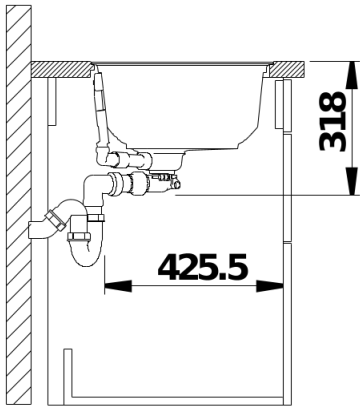

Scope of supply

- CapFlow en Velgranit en color adaptado al color del fregadero.

Details

Top view

Cut-out

Front view

Side view