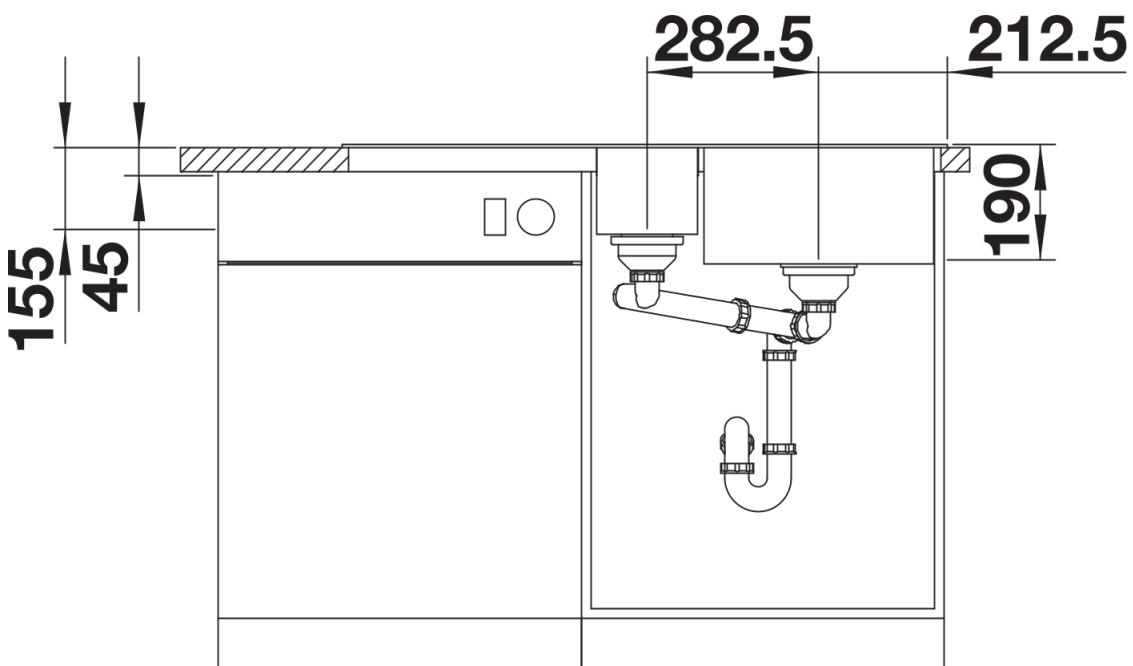

235845 - Kitchen Foodwaste Caddy

Details

Top view

Cut-out

Front view

Side view