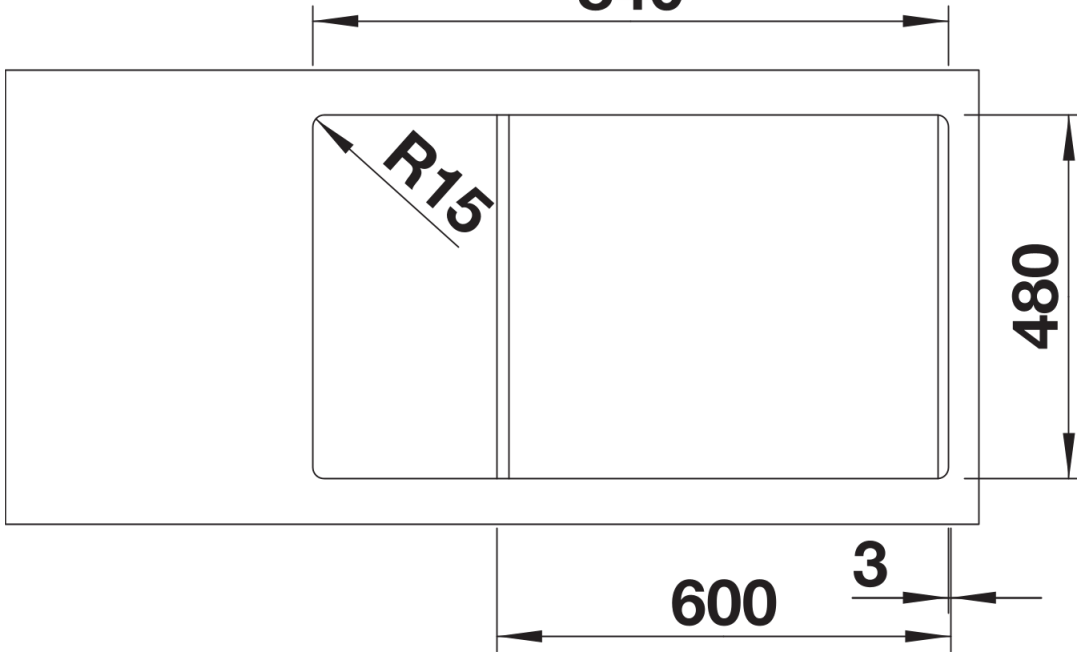

840

Cut-out

367.5

Front view

Side view