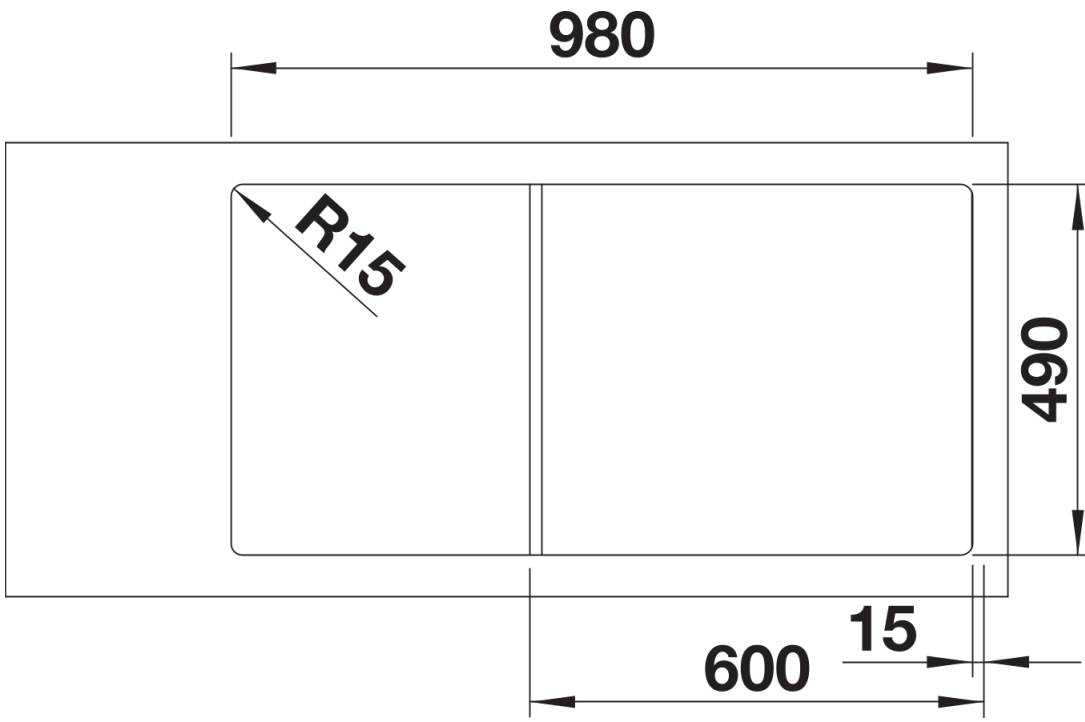

234045 - Tabla de corte de cristal blanca

233739 - Cubeta multifuncional perforada

## Details

---

Top view

Cut-out

Front view

Side view