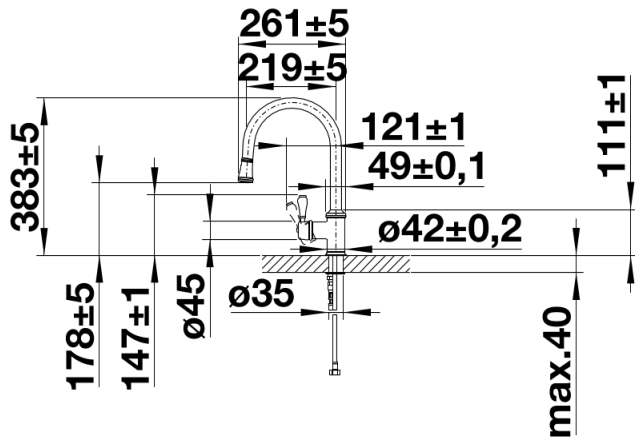

Colours

Available colours:

- brushed brass
- chrome
- pewter
- brushed copper

galvanic chrome

Scope of supply

- Single lever mixer tap with pull-out spray hose for extended work area
- High quality ceramic seals and cartridge for extremely long-lasting operation
- Requires balanced high pressure supply only, min 1.0 bar
- Swivel spout with 219mm reach

Details

Swivel range

Side view