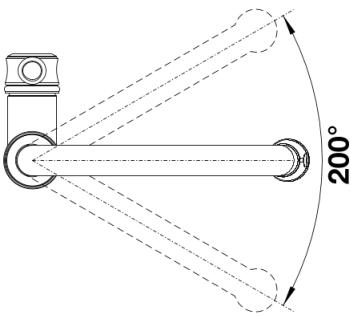

Product information sheet VICUS SINGLE LEVER SPRAY

Item no. 524287

Benefits

- Classic design with modern functionality
- High quality ceramic seals and cartridge for extremely long-lasting operation.
- Available in four different finishes

Colours

Available colours:

- brushed brass
- chrome
- pewter
- brushed copper

galvanic chrome

Scope of supply

- Single lever mixer tap with pull-out spray hose for extended work area
- High quality ceramic seals and cartridge for extremely long-lasting operation
- Requires balanced high pressure supply only, min 1.0 bar
- Swivel spout with 219mm reach

Details

Swivel range

Side view