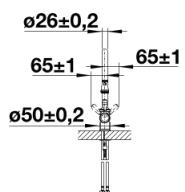

Colours

Available colours:

- brushed brass
- chrome
- pewter
- brushed copper

galvanic chrome

Scope of supply

- Single lever mixer tap with pull-out spray hose for extended work area
- High quality ceramic seals and cartridge for extremely long-lasting operation
- Requires balanced high pressure supply only, min 1.0 bar
- Swivel spout with 219mm reach

Details

Swivel range

Side view