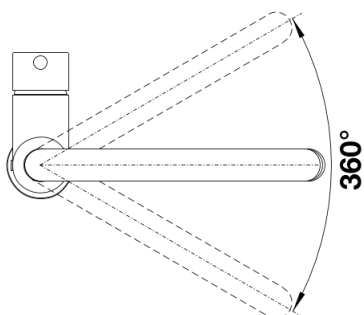

Product information sheet HERALD

Item no. 454797

Benefits

- Modern design that meets current market trends
- Single right-lever mixer tap with J-shaped high spout for easier work at the sink
- Quality materials
- Easy to install

Colours

Available colours:
chrome

galvanic chrome

Scope of supply

- Eco 6 litre flow regulated tap, Single lever monobloc mixer tap, Ceramic disc control, High pressure supply only, minimum of 0.5bar (approx. 5 metre head), preferred 1.0 bar

Details

Swivel range

Side view