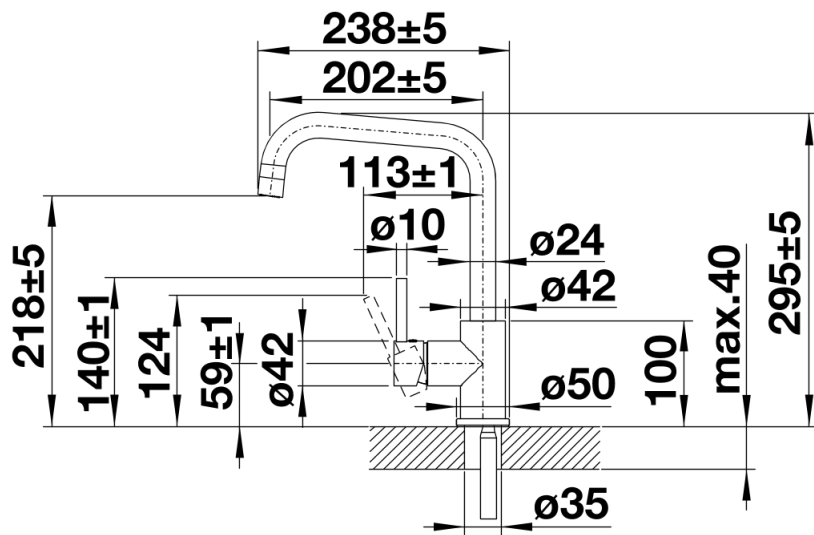

Product information sheet HERALD

Item no. 454797

Benefits

- Modern design that meets current market trends
- Single right-lever mixer tap with J-shaped high spout for easier work at the sink
- Quality materials
- Easy to install

Colours

Available colours:
chrome

galvanic chrome

Scope of supply

- Eco 6 litre flow regulated tap, Single lever monobloc mixer tap, Ceramic disc control, High pressure supply only, minimum of 0.5bar (approx. 5 metre head), preferred 1.0 bar

Details

Swivel range

Side view