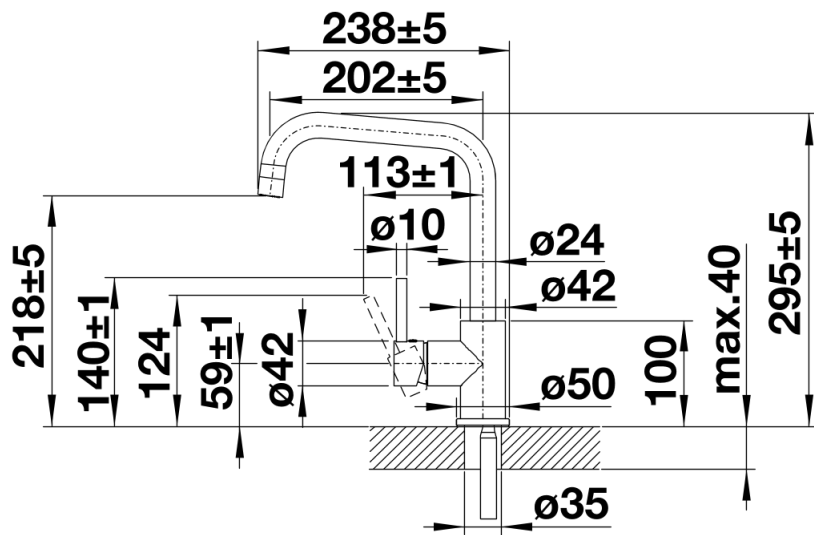

Product information sheet HERALD CHROME / BLACK

Item no. 455005

Benefits

- Modern design that meets current market trends
- Attractive bi-colour design chrome / black
- Single right-lever mixer tap with J-shaped high spout for easier work at the sink
- Quality materials
- Easy to install

Colours

Available colours:
black matt/chrome

Special colour dual finish black matt/chrome

Scope of supply

- Eco 6 litre flow regulated tap, Single lever monobloc mixer tap, Ceramic disc control, High pressure supply only, minimum of 0.5bar (approx. 5 metre head), preferred 1.0 bar

Details

Swivel range

Side view