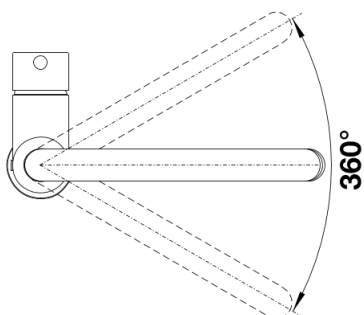

Product information sheet HERALD CHROME / BLACK

Item no. 455005

Benefits

- Modern design that meets current market trends
- Attractive bi-colour design chrome / black
- Single right-lever mixer tap with J-shaped high spout for easier work at the sink
- Quality materials
- Easy to install

Colours

Available colours:
black matt/chrome

Special colour dual finish black matt/chrome

Scope of supply

- Eco 6 litre flow regulated tap, Single lever monobloc mixer tap, Ceramic disc control, High pressure supply only, minimum of 0.5bar (approx. 5 metre head), preferred 1.0 bar

Details

Swivel range

Side view