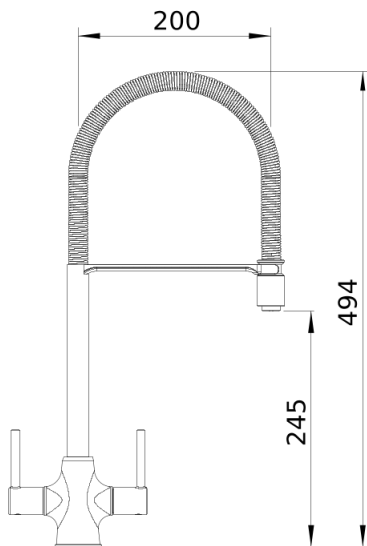

Product information sheet ARCHPRO Steel

Item no. 455000

Benefits

- Semi-professional single mixer tap with pull out hose and swivel spout
- Twin lever control with quarter turn valves
- For premium stainless steel finish

Colours

Available colours:
chrome

galvanic chrome

Scope of supply

- With steel spout hose for contemporary finish, Twin lever semi-professional mixer tap, Flexible spout with coil and movable spray, Spray removes from holder, Ceramic disc control, Requires a balanced high pressure supply only, minimum of 1.0 bar

Details

Side view