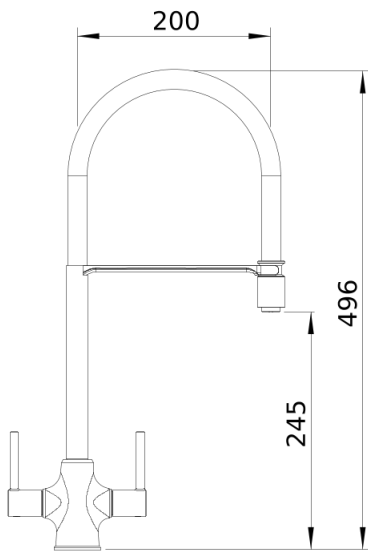

## Scope of supply

---

- With black spout hose for contemporary finish, Twin lever semi-professional mixer tap, Flexible spout with coil and movable spray, Spray removes from holder, Ceramic disc control, Requires a balanced high pressure supply only, minimum of 1.0 bar

## Side view