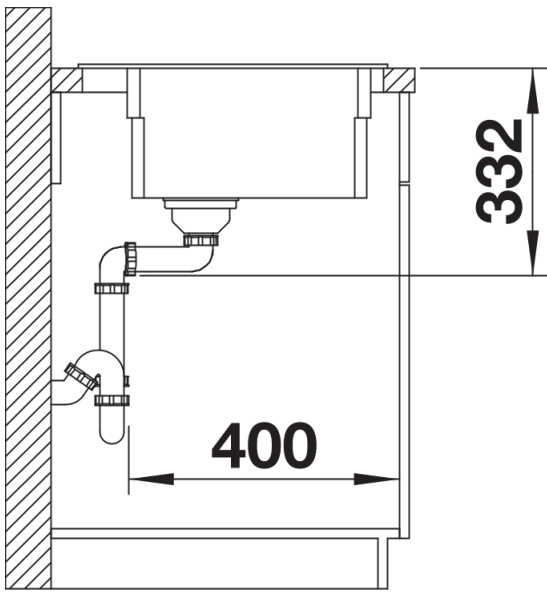

## Scope of supply

---

With ETAGON rails in stainless steel, waste fitting with space-saving pipe, 3 ½" InFino basket strainer

## Details

---

Top view

Cut-out

Front view

Side view