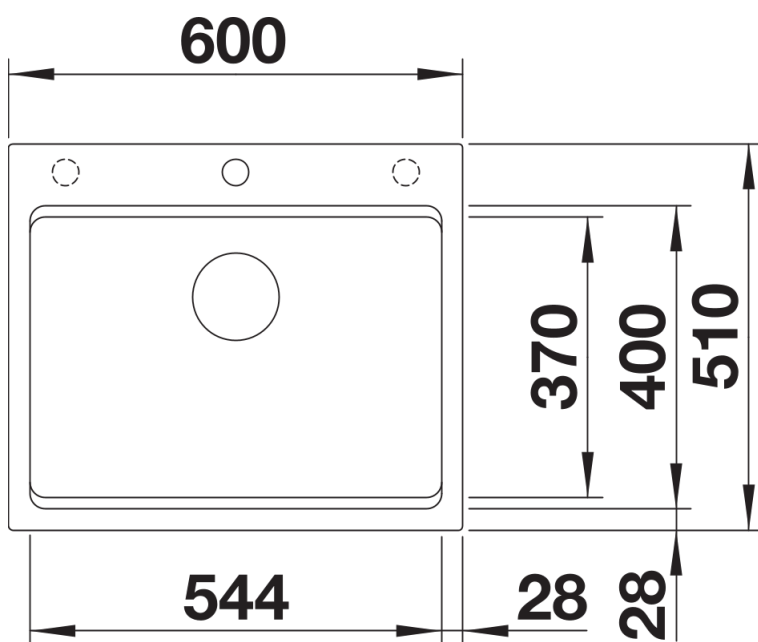

## Planning information

---

- Cut out size: Template provided with sink
- Universal handing

## Scope of supply

---

With ETAGON rails in stainless steel, waste fitting with space-saving pipe, 3 ½" InFino basket strainer

## Details

---

Top view

Cut-out

Front view

Side view