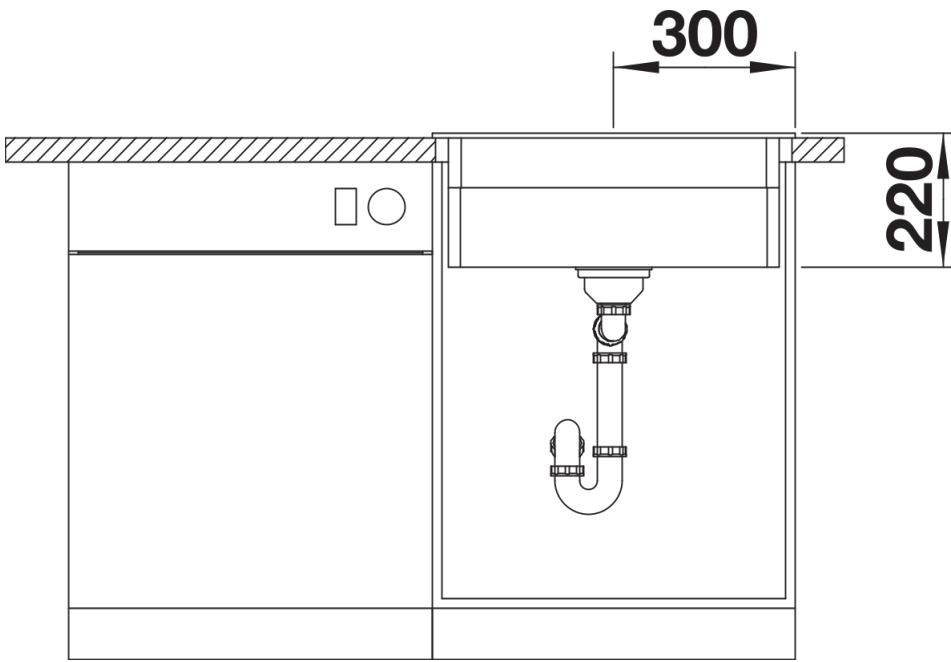

## Scope of supply

---

With ETAGON rails in stainless steel, waste fitting with space-saving pipe, 3 ½" InFino basket strainer

## Details

---

Top view

Cut-out

Front view

Side view