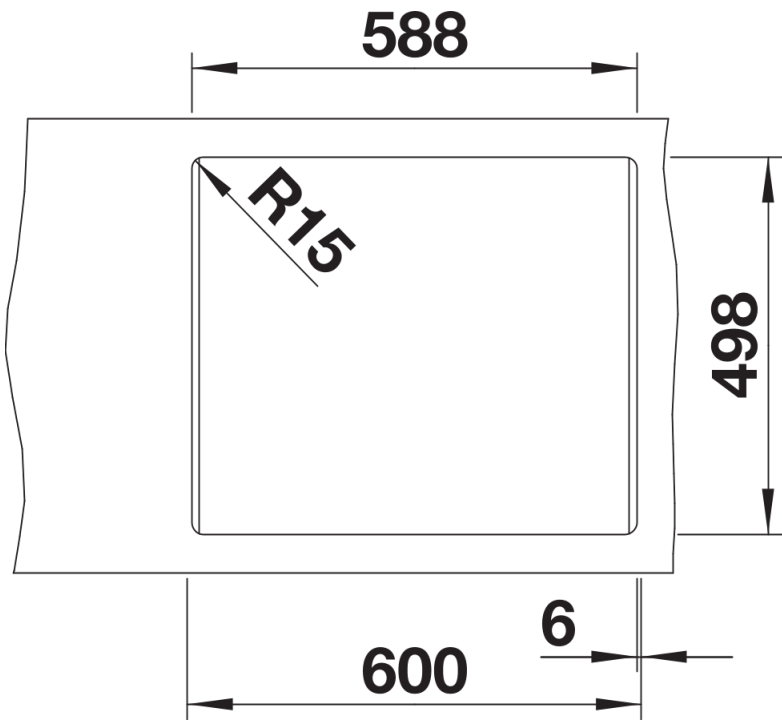

## Scope of supply

---

With ETAGON rails in stainless steel, waste fitting with space-saving pipe, 3 ½" InFino basket strainer

## Details

---

Top view

Cut-out

Front view

Side view