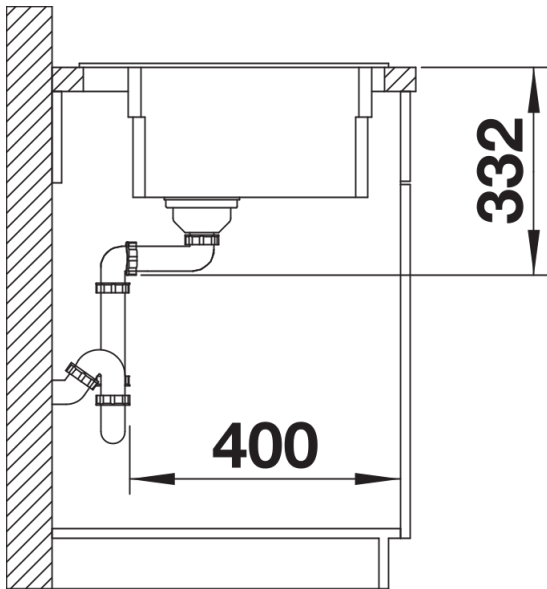

- With ETAGON rails in stainless steel
- waste fitting with space-saving pipe
- 3 ½" InFino basket strainer

234164 -

Details

Top view

Cut-out

Front view

Side view