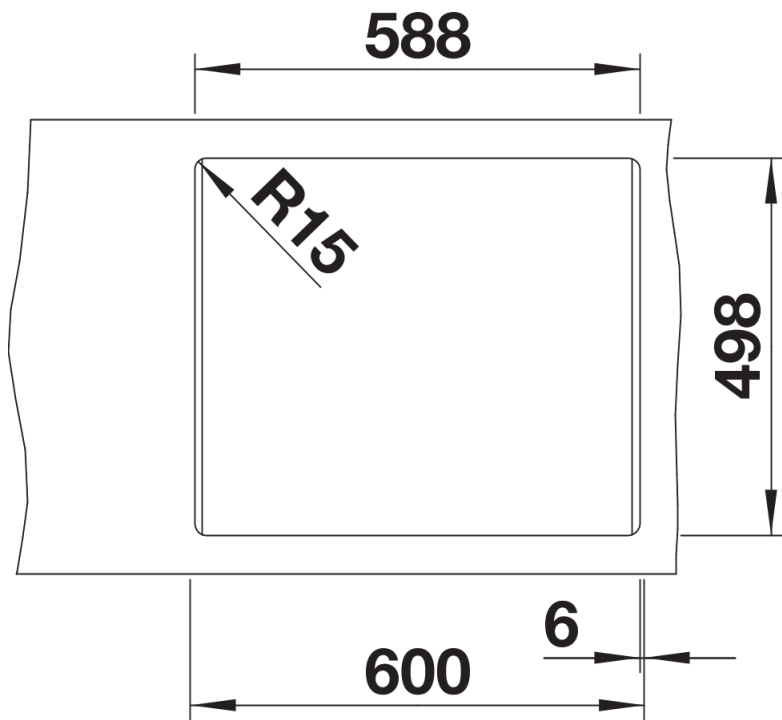

- With ETAGON rails in stainless steel
- waste fitting with space-saving pipe
- 3 ½" InFino basket strainer

234164 -

Details

Top view

Cut-out

Front view

Side view