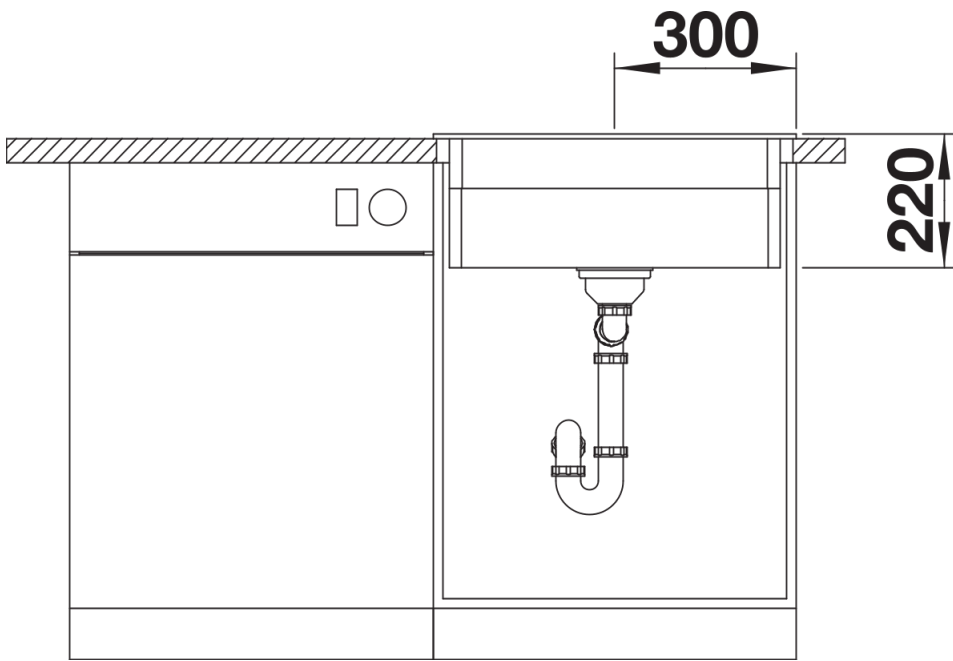

- With ETAGON rails in stainless steel
- waste fitting with space-saving pipe
- 3 ½" InFino basket strainer

234164 -

Details

Top view

Cut-out

Front view

Side view