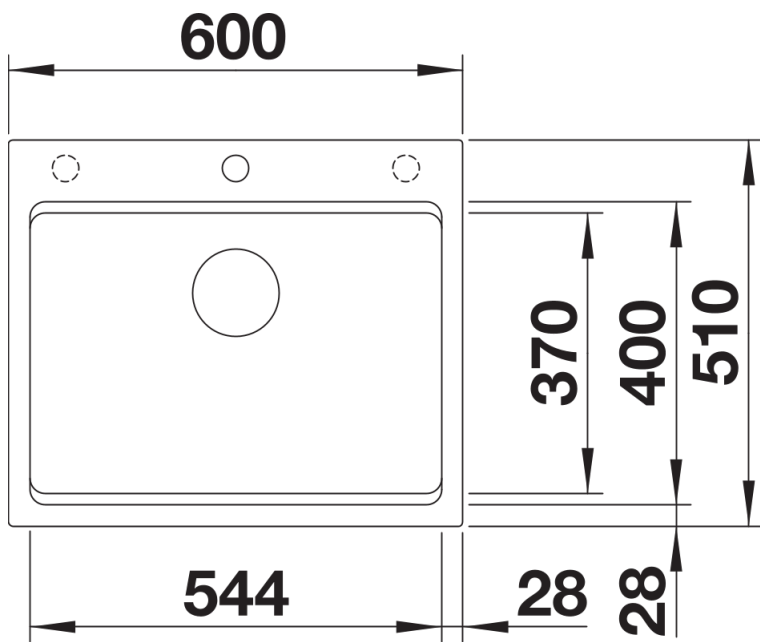

- With ETAGON rails in stainless steel
- waste fitting with space-saving pipe
- 3 ½" InFino basket strainer

234164 -

Details

Top view

Cut-out

Front view

Side view