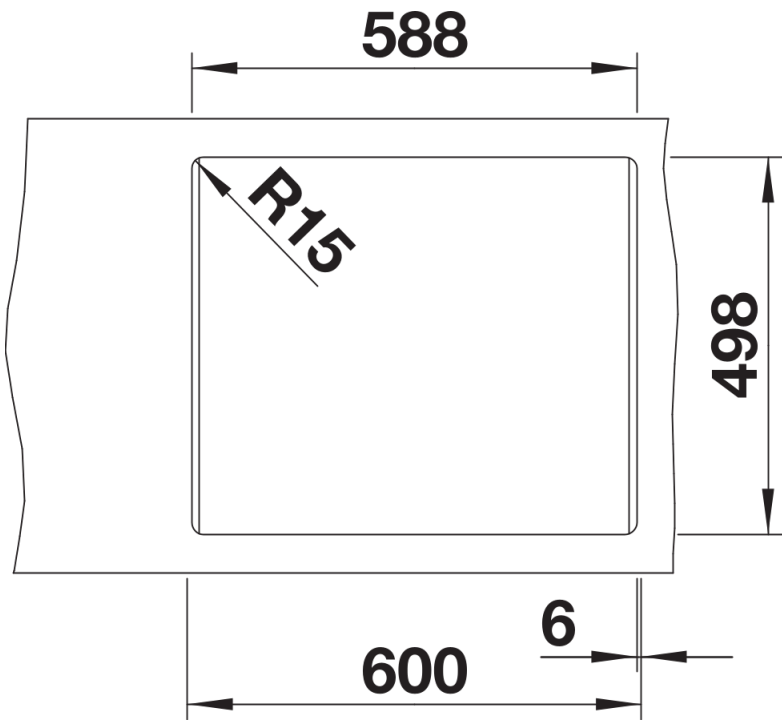

## Scope of supply

---

- With ETAGON rails in stainless steel
- waste fitting with space-saving pipe
- 3 ½" InFino basket strainer

234164 - 2 x ETAGON rails

## Details

---

Top view

Cut-out

Front view

Side view