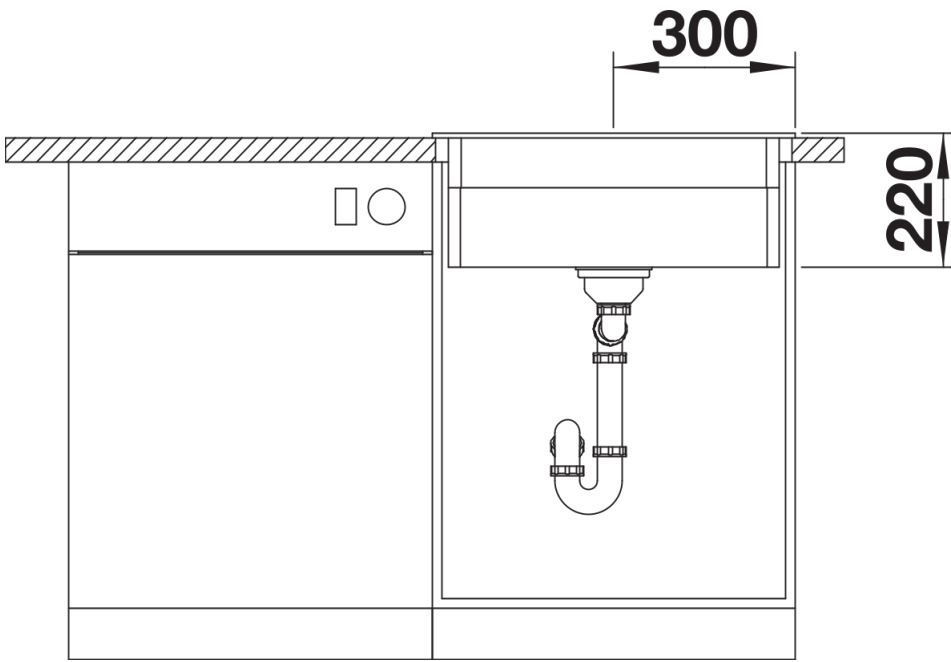

## Scope of supply

---

- With ETAGON rails in stainless steel
- waste fitting with space-saving pipe
- 3 ½" InFino basket strainer

234164 - 2 x ETAGON rails

## Details

---

Top view

Cut-out

Front view

Side view