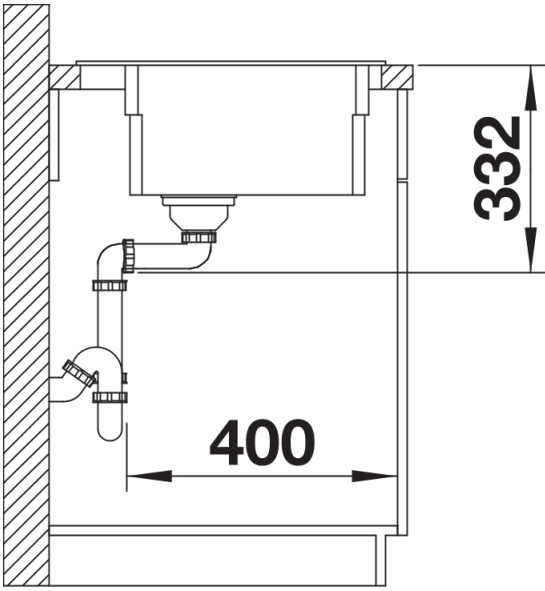

## Scope of supply

---

- With ETAGON rails in stainless steel
- waste fitting with space-saving pipe
- 3 ½" InFino basket strainer

234164 - 2 x ETAGON rails

## Details

---

Top view

Cut-out

Front view

Side view