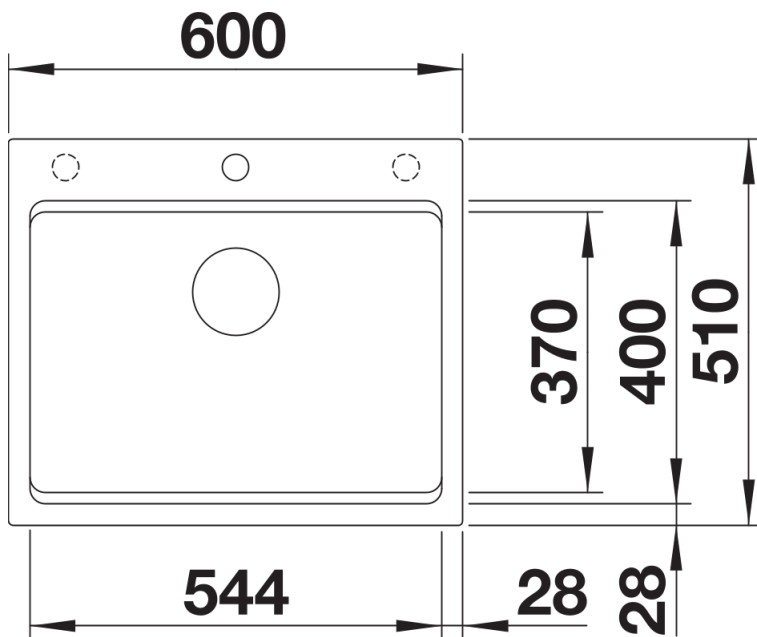

## Scope of supply

---

- With ETAGON rails in stainless steel
- waste fitting with space-saving pipe
- 3 ½" InFino basket strainer

234164 - 2 x ETAGON rails

## Details

---

Top view

Cut-out

Front view

Side view