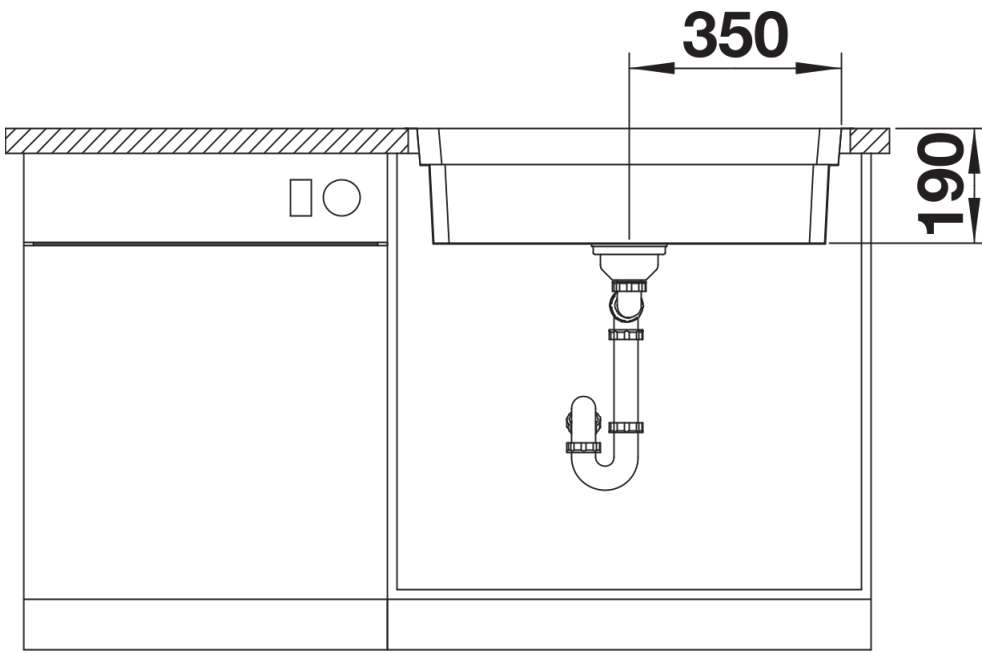

Planning information

- Cut out size: Template provided with sink
- Universal handing

Scope of supply

- With ETAGON rails in stainless steel
- waste fitting with space-saving pipe
- 3 ½" InFino basket strainer

234164 - 2 x ETAGON rails

Details

Top view

Cut-out

Front view

Side view