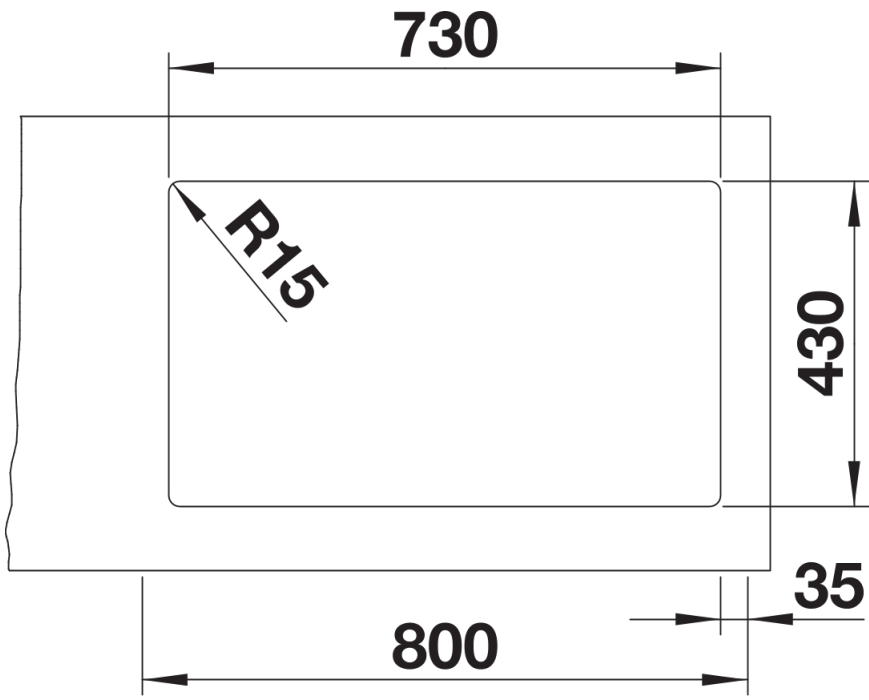

Planning information

- Cut out size: Template provided with sink
- Universal handing

Scope of supply

- With ETAGON rails in stainless steel
- waste fitting with space-saving pipe
- 3 ½" InFino basket strainer

234164 - 2 x ETAGON rails

Details

Top view

Cut-out

Front view

Side view