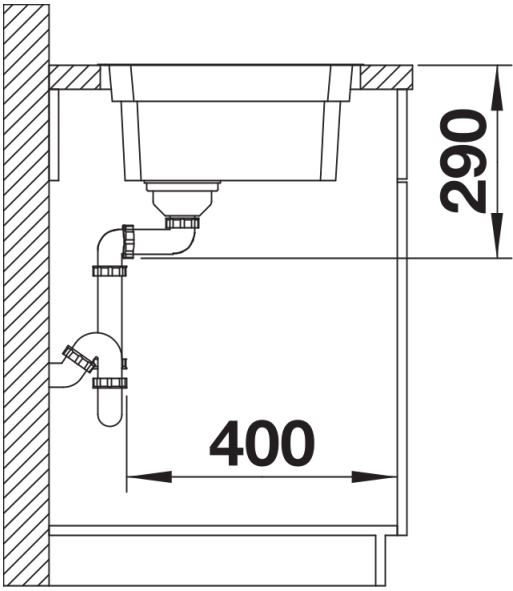

Planning information

- Cut out size: Template provided with sink
- Universal handing

Scope of supply

- With ETAGON rails in stainless steel
- waste fitting with space-saving pipe
- 3 ½" InFino basket strainer

234164 - 2 x ETAGON rails

Details

Top view

Cut-out

Front view

Side view