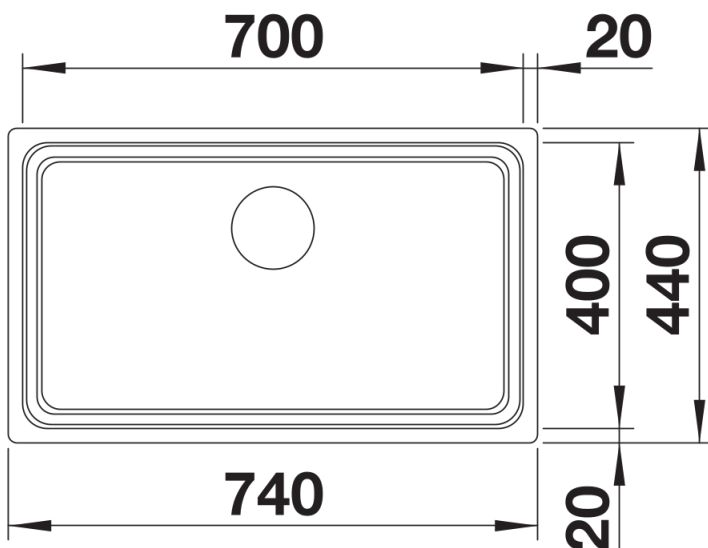

Planning information

- Cut out size: Template provided with sink
- Universal handing

Scope of supply

- With ETAGON rails in stainless steel
- waste fitting with space-saving pipe
- 3 ½" InFino basket strainer

234164 - 2 x ETAGON rails

Details

Top view

Cut-out

Front view

Side view