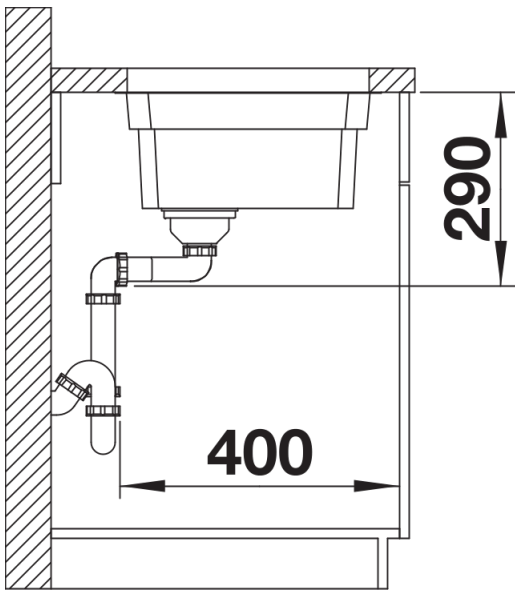

Scope of supply

- With ETAGON rails in stainless steel
- waste fitting with space-saving pipe
- 3 ½" InFino basket strainer

Details

Top view

Cut-out

Front view

Side view