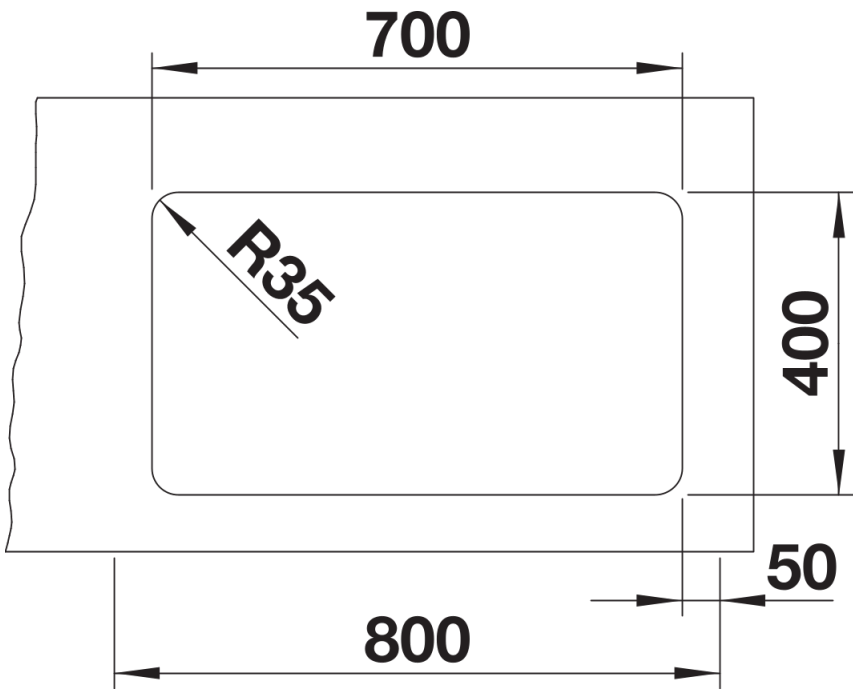

Scope of supply

- With ETAGON rails in stainless steel
- waste fitting with space-saving pipe
- 3 ½" InFino basket strainer

Details

Top view

Cut-out

Front view

Side view