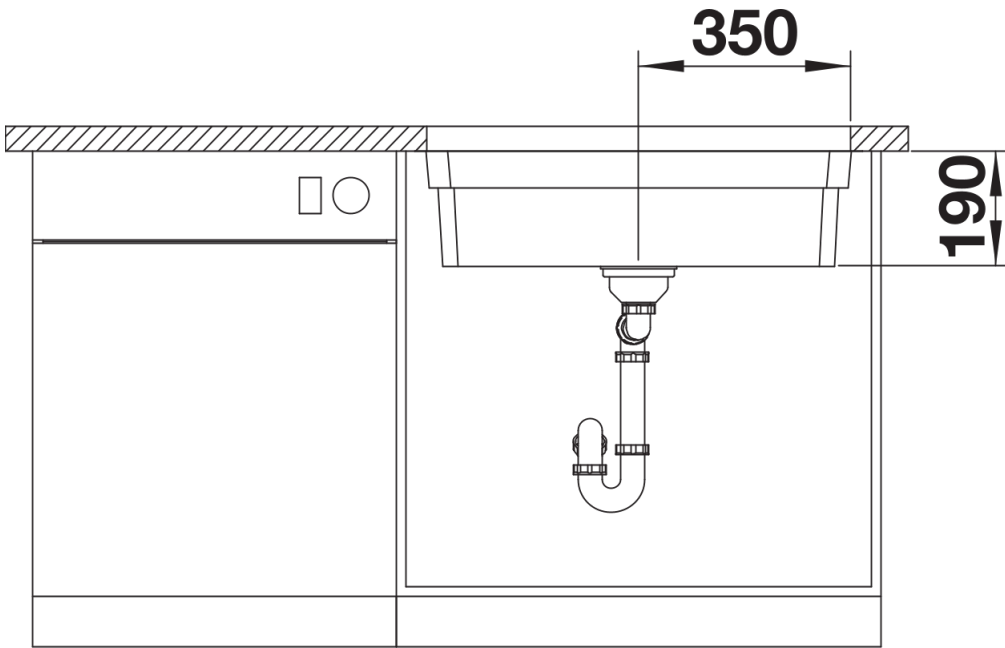

Scope of supply

- With ETAGON rails in stainless steel
- waste fitting with space-saving pipe
- 3 ½" InFino basket strainer

Details

Top view

Cut-out

Front view

Side view