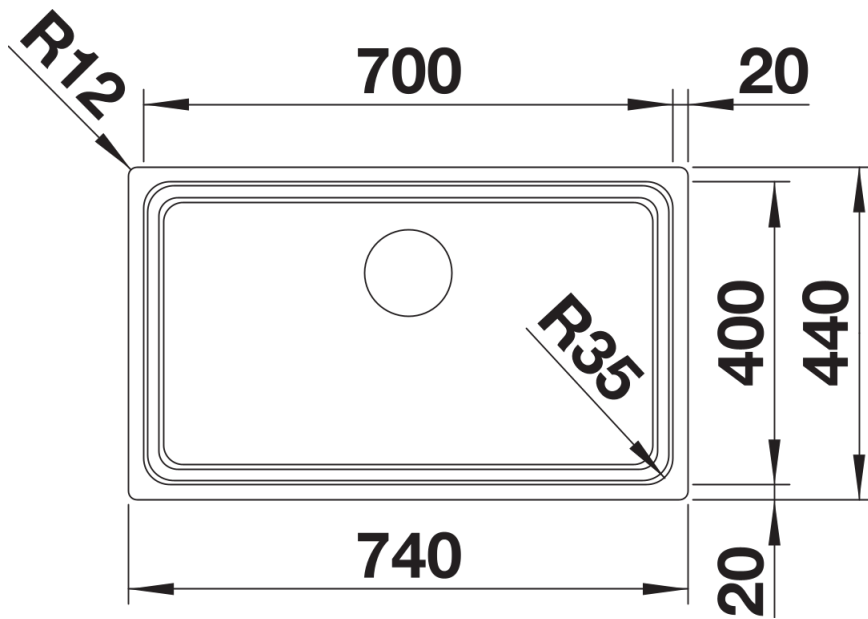

Product information sheet ETAGON 700-U

Item no. 524270

Benefits

- Generous staggered bowl with added functionality
- Integrated step creates an additional functional level
- Clever bowl concept with versatile ETAGON rails
- High-quality features with drain remote control, covered C-overflow and InFino drain system - elegantly integrated and easy-care
- The ETAGON family of sinks are available in Stainless steel, Silgranit and Ceramic materials
- ETAGON gives you a time-saving, space saving, creative hub at the heart of your kitchen

Scope of supply

- With ETAGON rails in stainless steel
- waste fitting with space-saving pipe
- 3 ½" InFino basket strainer

Details

Top view

Cut-out

Front view

Side view