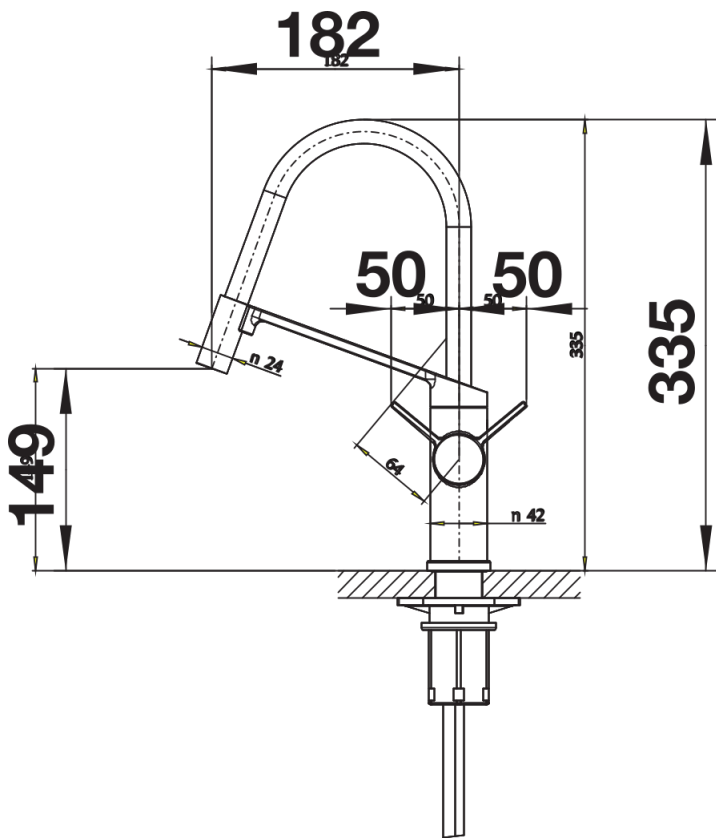

Product information sheet VIU-S

Item no. 524813

Benefits

- Compact semi-professional style mixer tap
- Compact and modern tap with flexible shower hose
- Convenient and safe docking of the spray hose
- Replaceable hose cover in four accent colours

Colours

Available colours:

chrome

galvanic chrome

Scope of supply

- Exchangeable hose cover in four vivid colours kiwi, orange, lemon and lava grey (pre-installed)
- Ceramic disc control
- $\frac{3}{8}$ " flexible connector pipes, 450 mm long for easier installation
- Requires balanced high pressure supply only, minimum 1.0 bar
- Fit metal stabilising bracket if required, item No. 513383

Details

Swivel range

Side view