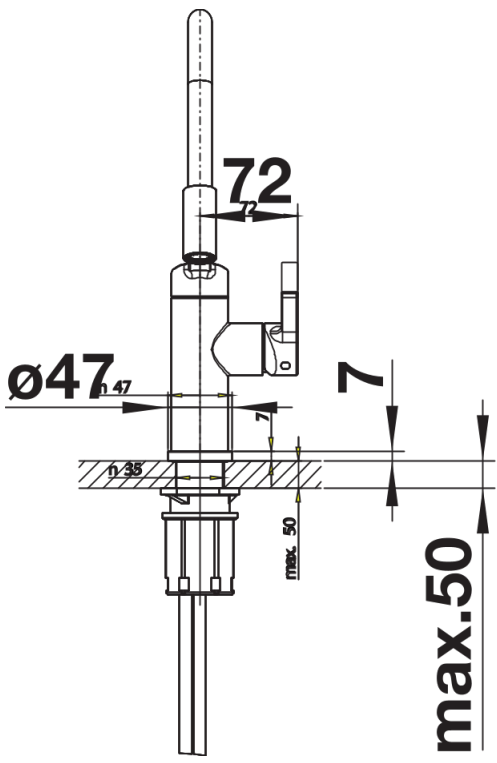

Colours

Available colours:

chrome

galvanic chrome

Scope of supply

- Exchangeable hose cover in four vivid colours kiwi, orange, lemon and lava grey (pre-installed)
- Ceramic disc control
- $\frac{3}{8}$ " flexible connector pipes, 450 mm long for easier installation
- Requires balanced high pressure supply only, minimum 1.0 bar
- Fit metal stabilising bracket if required, item No. 513383

Details

Swivel range

Side view