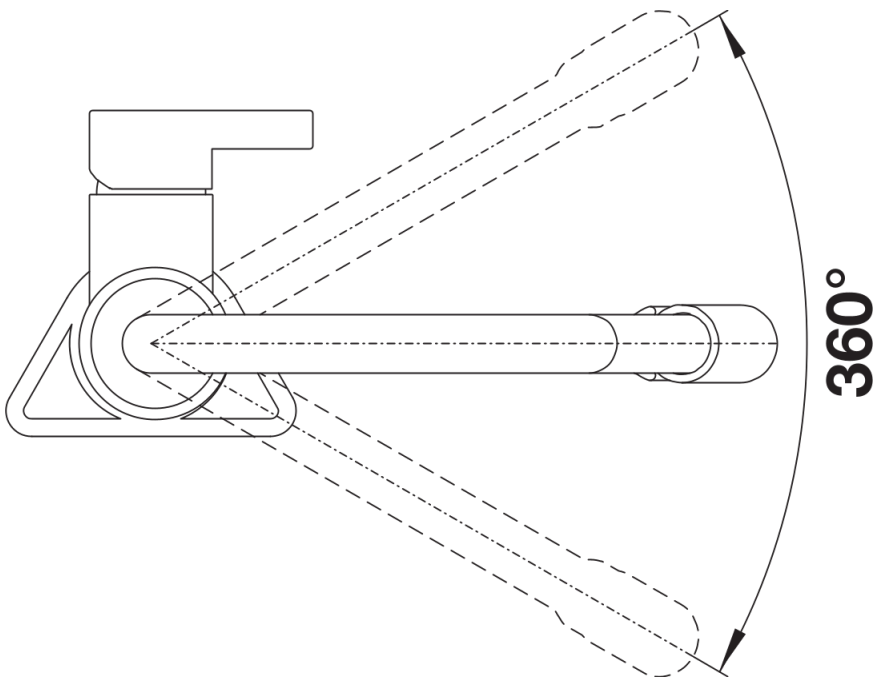

Product information sheet VIU-S

Item no. 524813

Benefits

- Compact semi-professional style mixer tap
- Compact and modern tap with flexible shower hose
- Convenient and safe docking of the spray hose
- Replaceable hose cover in four accent colours

Colours

Available colours:

chrome

galvanic chrome

Scope of supply

- Exchangeable hose cover in four vivid colours kiwi, orange, lemon and lava grey (pre-installed)
- Ceramic disc control
- $\frac{3}{8}$ " flexible connector pipes, 450 mm long for easier installation
- Requires balanced high pressure supply only, minimum 1.0 bar
- Fit metal stabilising bracket if required, item No. 513383

Details

Swivel range

Side view