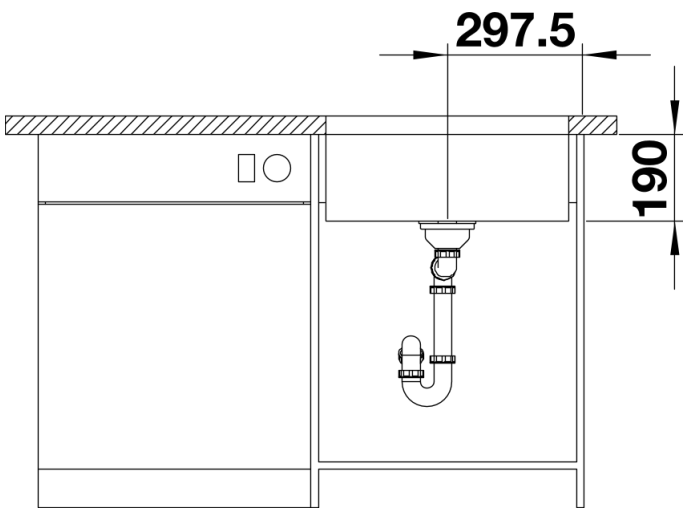

Scope of supply

- waste kit with space-saving pipe, 3 ½" InFino basket strainer, fixing kit

Details

Top view

Cut-out

Front view

Side view