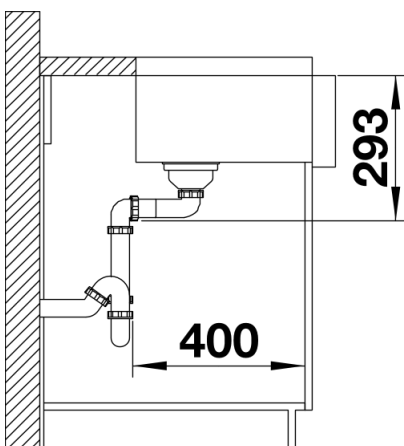

Scope of supply

- waste kit with space-saving pipe, 3 ½" InFino basket strainer, fixing kit

Details

Top view

Cut-out

Front view

Side view