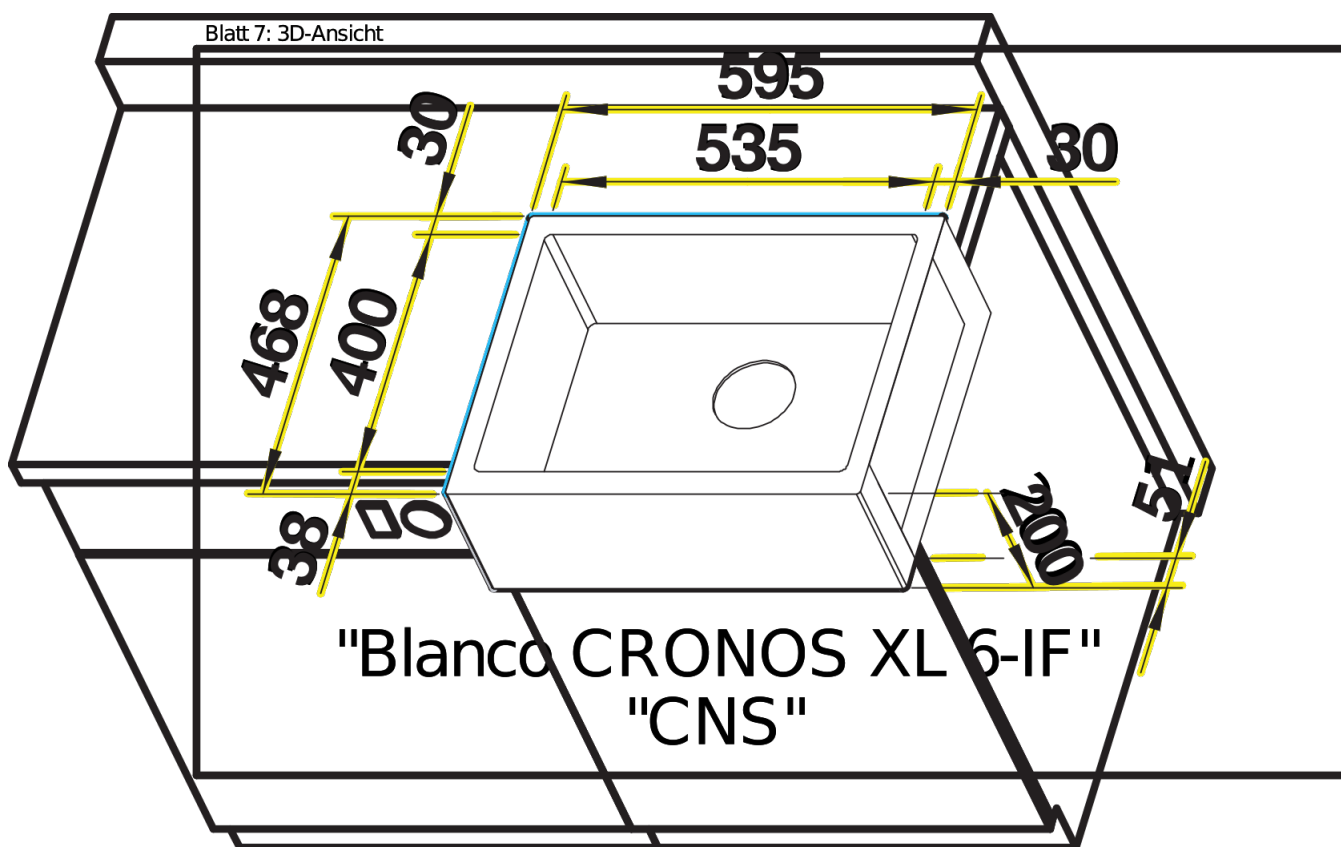

Product information sheet CRONOS XL 6-U

Item no. 525024

Benefits

- Exclusive stainless steel farmhouse-style sink in a minimalist design
- Eye-catching styling with the characteristic apron front in stainless steel with a satin matt finish
- Height of apron front can be adjusted to match kitchen unit design
- Large integrated single bowl
- InFino drain system - elegantly integrated to make cleaning simple
- Can be installed flush, under counter or proud of the worktop

Scope of supply

- waste kit with space-saving pipe, 3 ½" InFino basket strainer, fixing kit

Details

Top view

Cut-out

Front view

Side view