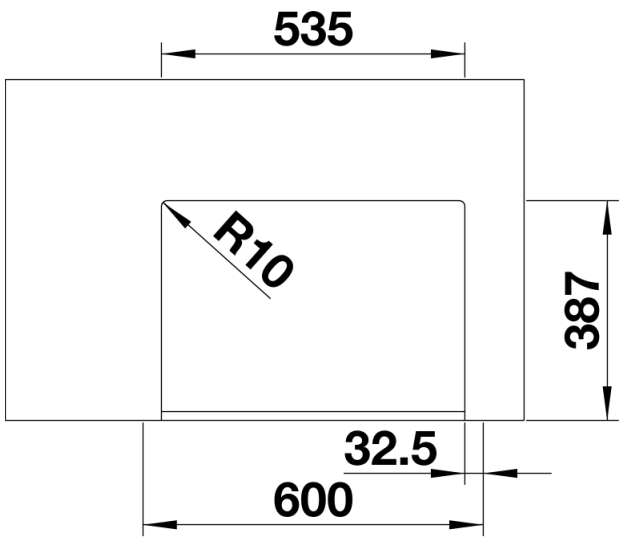

Product information sheet CRONOS XL 6-U

Item no. 525024

Benefits

- Exclusive stainless steel farmhouse-style sink in a minimalist design
- Eye-catching styling with the characteristic apron front in stainless steel with a satin matt finish
- Height of apron front can be adjusted to match kitchen unit design
- Large integrated single bowl
- InFino drain system - elegantly integrated to make cleaning simple
- Can be installed flush, under counter or proud of the worktop

Scope of supply

- waste kit with space-saving pipe, 3 ½" InFino basket strainer, fixing kit

Details

Top view

Cut-out

Front view

Side view