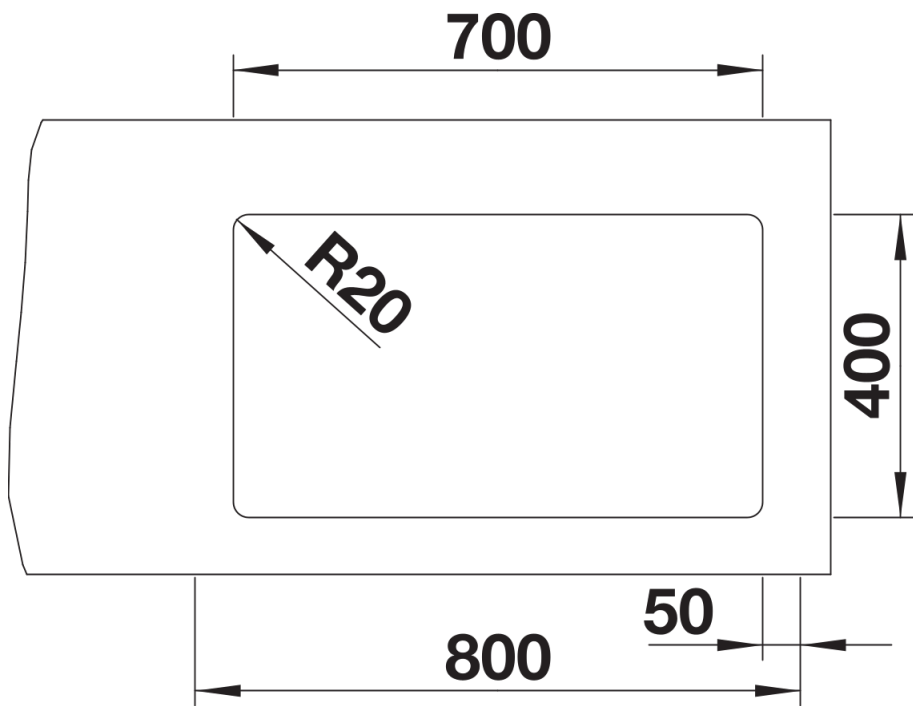

Colours

Available colours:

black
anthracite
rock grey
volcano grey
white
soft white
tartufo
coffee

SILGRANIT soft white

Planning information

- Cut out size: 700 x 400 x R20, Universal handing

Scope of supply

- With ETAGON rails in stainless steel
- waste fitting with space-saving pipe
- 3 ½" InFino basket strainer

234164 - 2 x ETAGON rails

Details

Top view

Cut-out

Front view

Side view