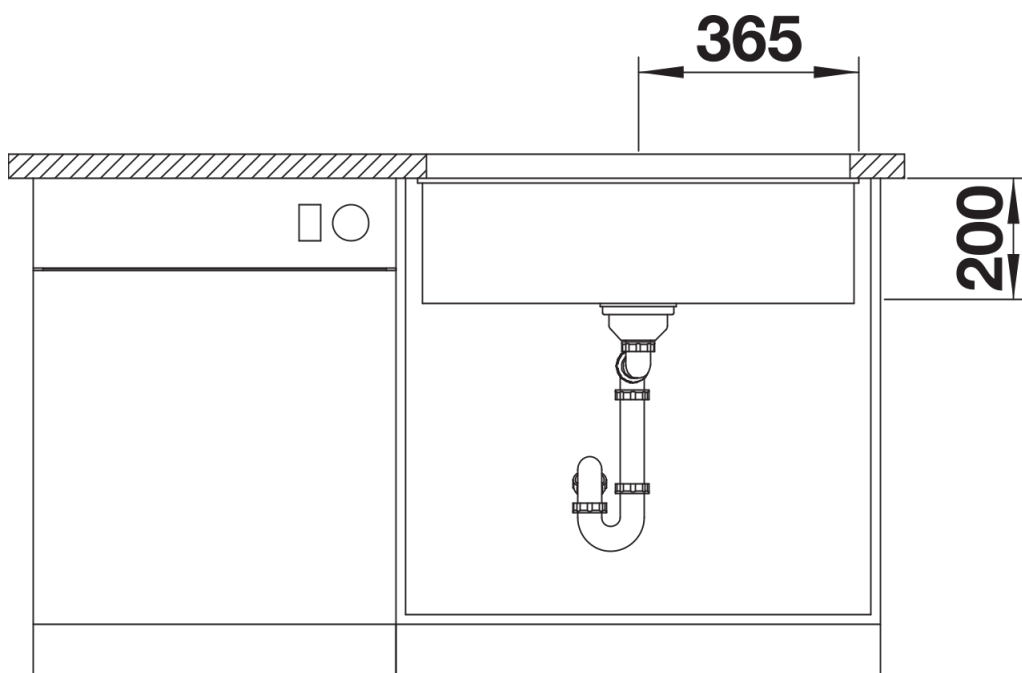

Colours

Available colours:

black
anthracite
rock grey
volcano grey
white
soft white
tartufo
coffee

SILGRANIT soft white

Planning information

- Cut out size: 700 x 400 x R20, Universal handing

Scope of supply

- With ETAGON rails in stainless steel
- waste fitting with space-saving pipe
- 3 ½" InFino basket strainer

234164 - 2 x ETAGON rails

Details

Top view

Cut-out

Front view

Side view