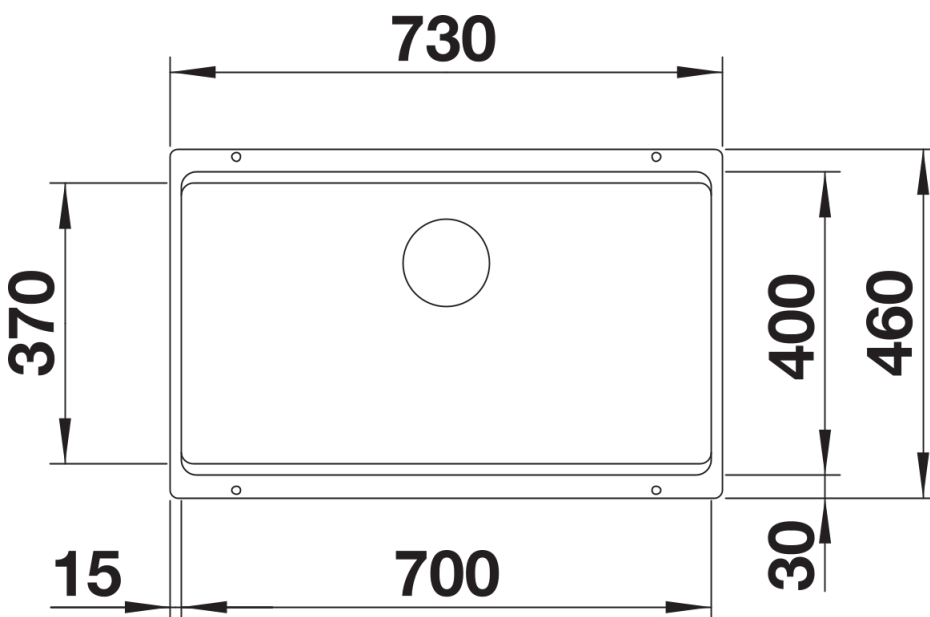

Colours

Available colours:

black
anthracite
rock grey
volcano grey
white
soft white
tartufo
coffee

SILGRANIT soft white

Planning information

- Cut out size: 700 x 400 x R20, Universal handing

Scope of supply

- With ETAGON rails in stainless steel
- waste fitting with space-saving pipe
- 3 ½" InFino basket strainer

234164 - 2 x ETAGON rails

Details

Top view

Cut-out

Front view

Side view