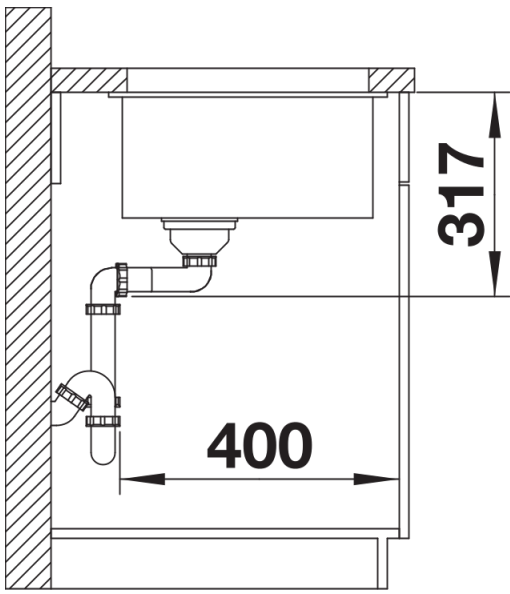

Colours

Available colours:

black
anthracite
rock grey
volcano grey
white
soft white
tartufo
coffee

SILGRANIT soft white

Planning information

- Cut out size: 700 x 400 x R20, Universal handing

Scope of supply

- With ETAGON rails in stainless steel
- waste fitting with space-saving pipe
- 3 ½" InFino basket strainer

234164 - 2 x ETAGON rails

Details

Top view

Cut-out

Front view

Side view