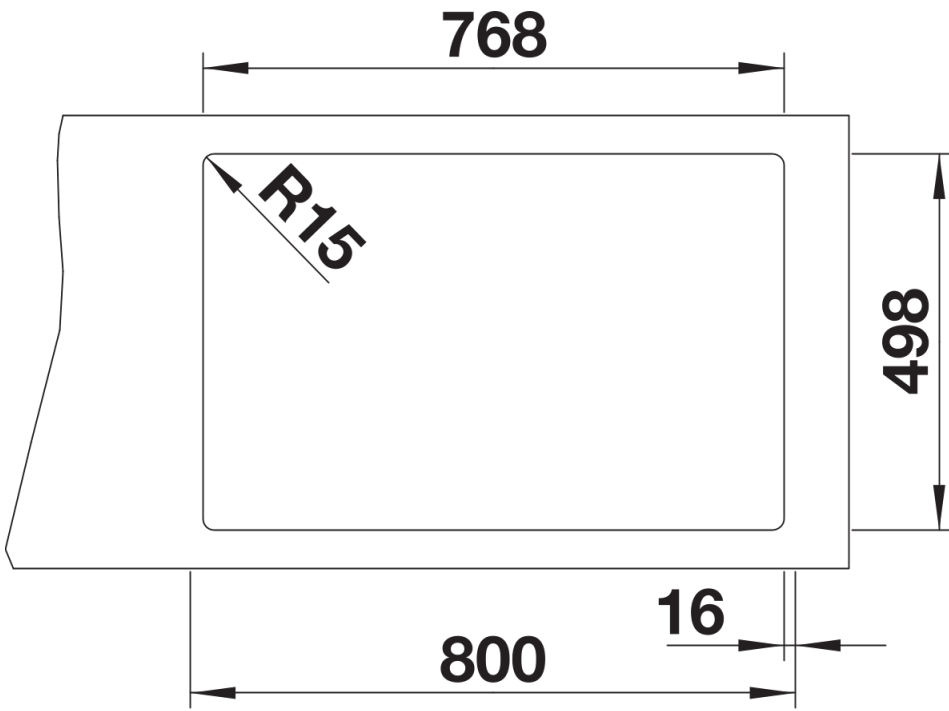

Colours

Available colours:

black
anthracite
rock grey
volcano grey
white
soft white
tartufo
coffee

SILGRANIT rock grey

Planning information

- Cut out: Details provided
- Universal handling

Scope of supply

- With ETAGON rails in stainless steel
- waste fitting with space-saving pipe
- 3 ½" InFino basket strainer

234164 - 2 x ETAGON rails

Details

Top view

Cut-out

Front view

Side view