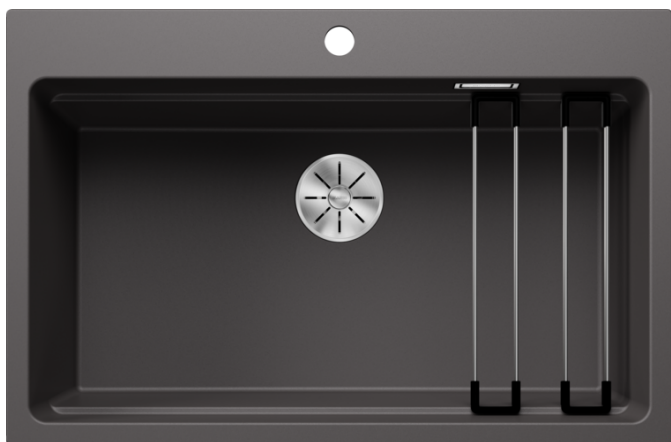

Product information sheet ETAGON 8

Item no. 525188

Benefits

- Multifunctional bowl design for smooth multitasking
- Gain separate working levels with the clever ETAGON rails
- Fill cookware without having to hold or rest pans in a wet sink
- Soak baking trays while still using the top half of the bowl
- Rails are easily removed for utilisation around the sink
- Elegant InFino strainer for swift water drainage
- Pair with a BLANCO UNIT drinks system to effortlessly fill pots and glasses using the ETAGON rails

Colours

Available colours:

black
anthracite
rock grey
volcano grey
white
soft white
tartufo
coffee

SILGRANIT rock grey

Planning information

- Cut out: Details provided
- Universal handling

Scope of supply

- With ETAGON rails in stainless steel
- waste fitting with space-saving pipe
- 3 ½" InFino basket strainer