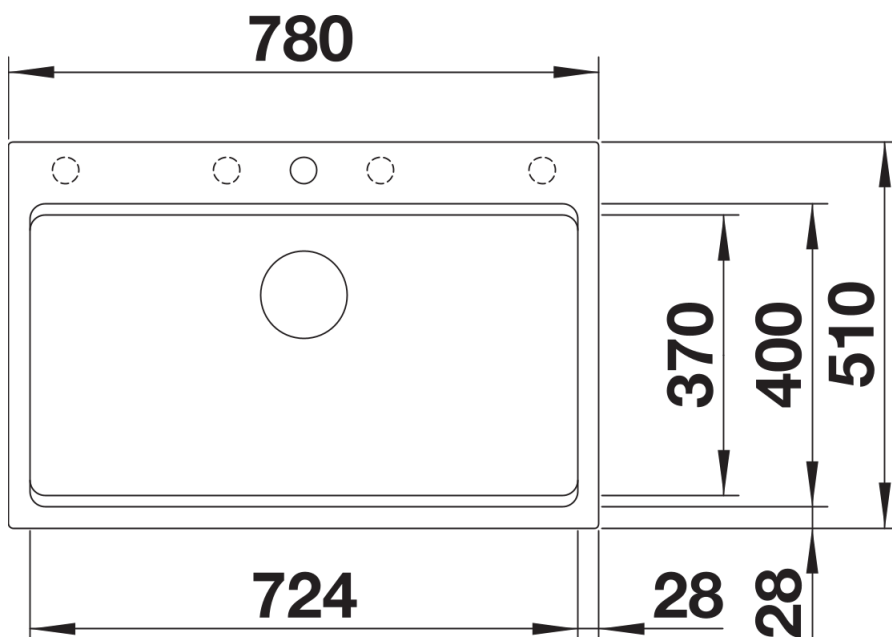

Colours

Available colours:

black
anthracite
rock grey
volcano grey
white
soft white
tartufo
coffee

SILGRANIT rock grey

Planning information

- Cut out: Details provided
- Universal handling

Scope of supply

- With ETAGON rails in stainless steel
- waste fitting with space-saving pipe
- 3 ½" InFino basket strainer

234164 - 2 x ETAGON rails

Details

Top view

Cut-out

Front view

Side view