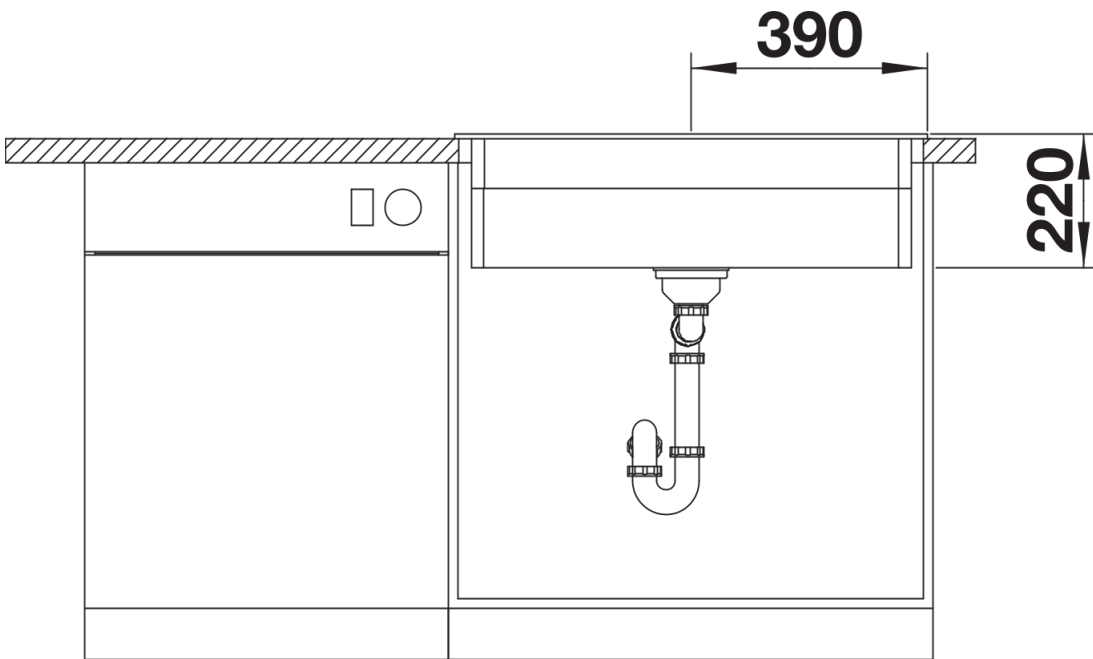

Colours

Available colours:

black
anthracite
rock grey
volcano grey
white
soft white
tartufo
coffee

SILGRANIT rock grey

Planning information

- Cut out: Details provided
- Universal handling

Scope of supply

- With ETAGON rails in stainless steel
- waste fitting with space-saving pipe
- 3 ½" InFino basket strainer

234164 - 2 x ETAGON rails

Details

Top view

Cut-out

Front view

Side view